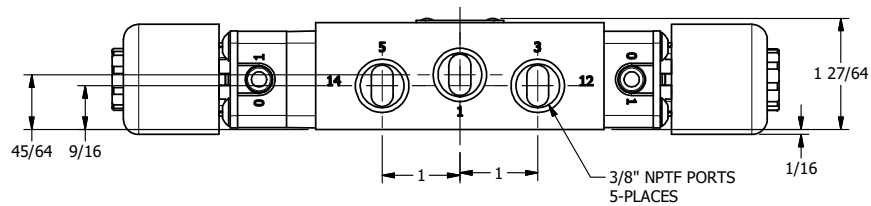

4 3 2 1

**AAA**  
PRODUCTS  
INTERNATIONAL

**AAA PRODUCTS  
INTERNATIONAL**  
7114 Harry Hines Blvd  
Dallas, TX 75235

TITLE: 3/8" SIDE PORT, DBL SOL, 3 POS,  
SPR CTR, SOL SHFT, CLSD CTR SPL,  
EXPL PROOF, EXT PILOT

DRAWING NO.:  
DIM\_ESY3XZ

4 3 2

THE INFORMATION CONTAINED WITHIN THIS DOCUMENT IS PROPRIETARY TO AAA PRODUCTS AND MAY NOT BE DISCLOSED WITHOUT PRIOR WRITTEN CONSENT