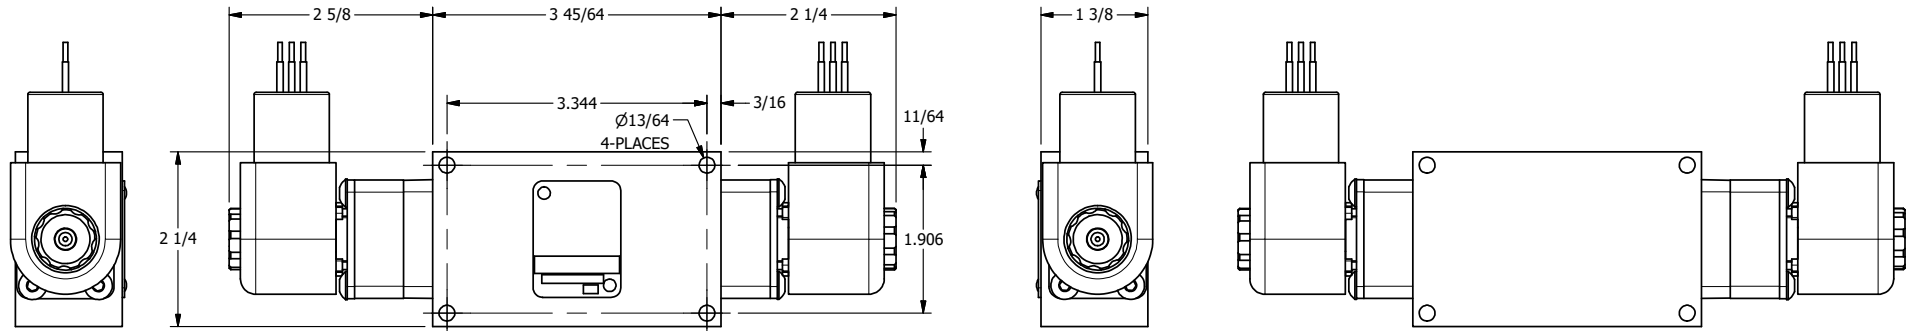

4 3 2 1

**AAA**  
PRODUCTS  
INTERNATIONAL

**AAA PRODUCTS  
INTERNATIONAL**  
7114 Harry Hines Blvd  
Dallas, TX 75235

TITLE: 3/8" SIDE PORT, DBL SOL, 3 POS,  
SPR CTR, SOL SHFT, CLSD CTR SPL,  
EXPL PROOF, EXT PILOT

DRAWING NO.:  
DIM\_ESY3XZ

4 3 2

THE INFORMATION CONTAINED WITHIN THIS DOCUMENT IS PROPRIETARY TO AAA PRODUCTS AND MAY NOT BE DISCLOSED WITHOUT PRIOR WRITTEN CONSENT