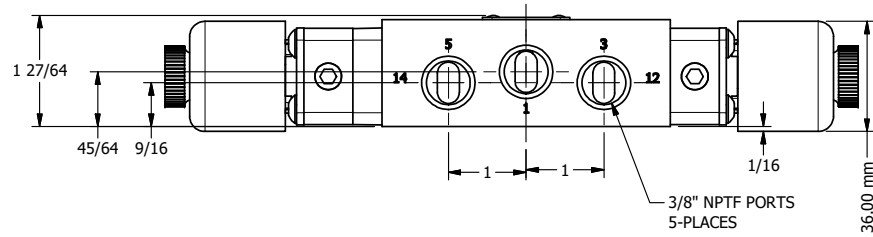

4 3 2 1

4 3 2

AAA
PRODUCTS
INTERNATIONAL

**AAA PRODUCTS
INTERNATIONAL**
7114 Harry Hines Blvd
Dallas, TX 75235

TITLE: 3/8" SIDE PORT, DBL SOL, 3 POS,
SPR CTR, CLSD CTR SPL, EXPL PROOF,
LCKNG OVRD, DUST EXCDLR

DRAWING NO.:
DIM_ESY3XOL

THE INFORMATION CONTAINED WITHIN THIS DOCUMENT IS PROPRIETARY TO AAA PRODUCTS AND MAY NOT BE DISCLOSED WITHOUT PRIOR WRITTEN CONSENT