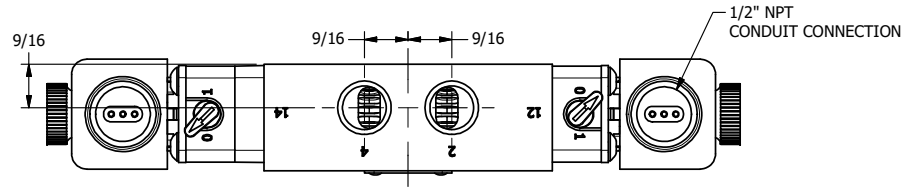

4 3 2 1

4 3 2

AAA
PRODUCTS
INTERNATIONAL

**AAA PRODUCTS
INTERNATIONAL**
7114 Harry Hines Blvd
Dallas, TX 75235

TITLE: 3/8" SIDE PORT, DBL SOL, 3 POS,
SPR CTR, CLSD CTR SPL, EXPL PROOF,
LCKNG OVRD, DUST EXCDLR

DRAWING NO.:
DIM_ESY3XOL

THE INFORMATION CONTAINED WITHIN THIS DOCUMENT IS PROPRIETARY TO AAA PRODUCTS AND MAY NOT BE DISCLOSED WITHOUT PRIOR WRITTEN CONSENT