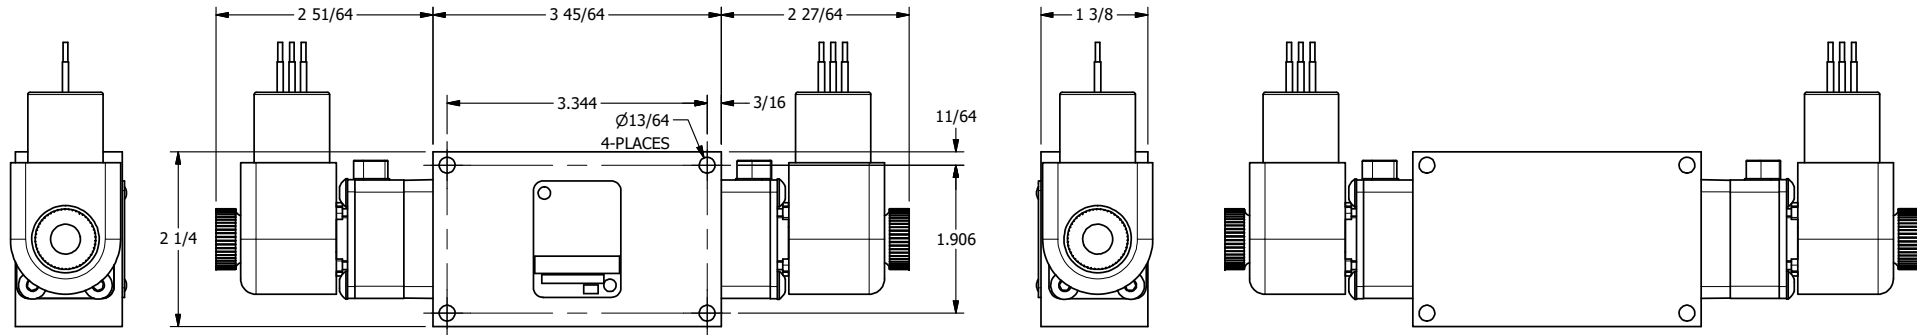

4 3 2 1

4 3 2

AAA
PRODUCTS
INTERNATIONAL

**AAA PRODUCTS
INTERNATIONAL**
7114 Harry Hines Blvd
Dallas, TX 75235

TITLE: 3/8" SIDE PORT, DBL SOL, 3 POS,
SPR CTR, CLSD CTR SPL, EXPL PROOF,
LCKNG OVRD, DUST EXCDLR

DRAWING NO.:
DIM_ESY3XOL

THE INFORMATION CONTAINED WITHIN THIS DOCUMENT IS PROPRIETARY TO AAA PRODUCTS AND MAY NOT BE DISCLOSED WITHOUT PRIOR WRITTEN CONSENT