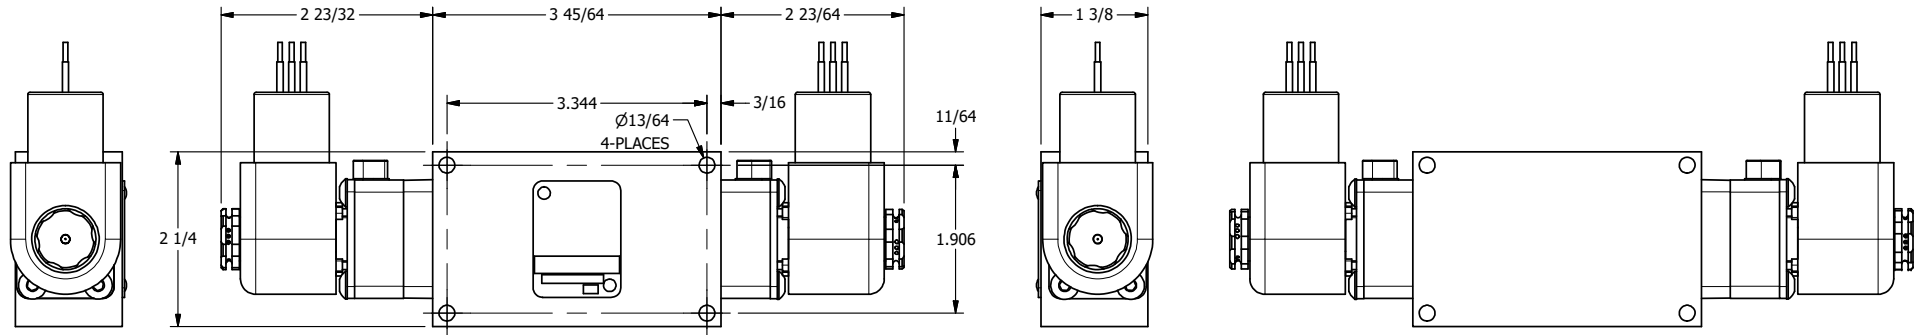

4 3 2 1

4 3 2

AAA
PRODUCTS
INTERNATIONAL

**AAA PRODUCTS
INTERNATIONAL**
7114 Harry Hines Blvd
Dallas, TX 75235

TITLE: 3/8" SIDE PORT, DBL SOL, 3 POS,
SPR CTR, SOL SHFT, CLSD CTR SPL,
EXPL PROOF, LCKNG OVRD, SIDE VENT

DRAWING NO.:
DIM_ESY3XOC

THE INFORMATION CONTAINED WITHIN THIS DOCUMENT IS PROPRIETARY TO AAA PRODUCTS AND MAY NOT BE DISCLOSED WITHOUT PRIOR WRITTEN CONSENT