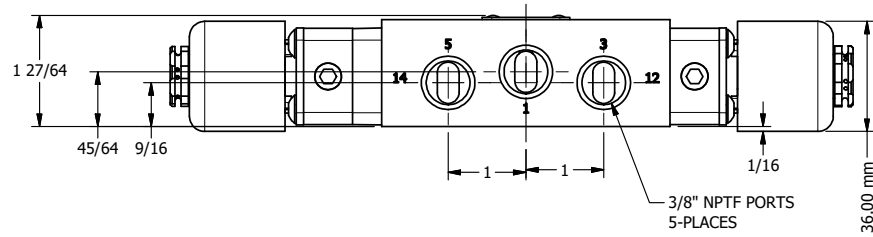

4 3 2 1

4 3 2

AAA
PRODUCTS
INTERNATIONAL

**AAA PRODUCTS
INTERNATIONAL**
7114 Harry Hines Blvd
Dallas, TX 75235

TITLE: 3/8" SIDE PORT, DBL SOL, 3 POS,
SPR CTR, SOL SHFT, CLSD CTR SPL,
EXPL PROOF, LCKNG OVRD, SIDE VENT

DRAWING NO.:
DIM_ESY3XOC

THE INFORMATION CONTAINED WITHIN THIS DOCUMENT IS PROPRIETARY TO AAA PRODUCTS AND MAY NOT BE DISCLOSED WITHOUT PRIOR WRITTEN CONSENT