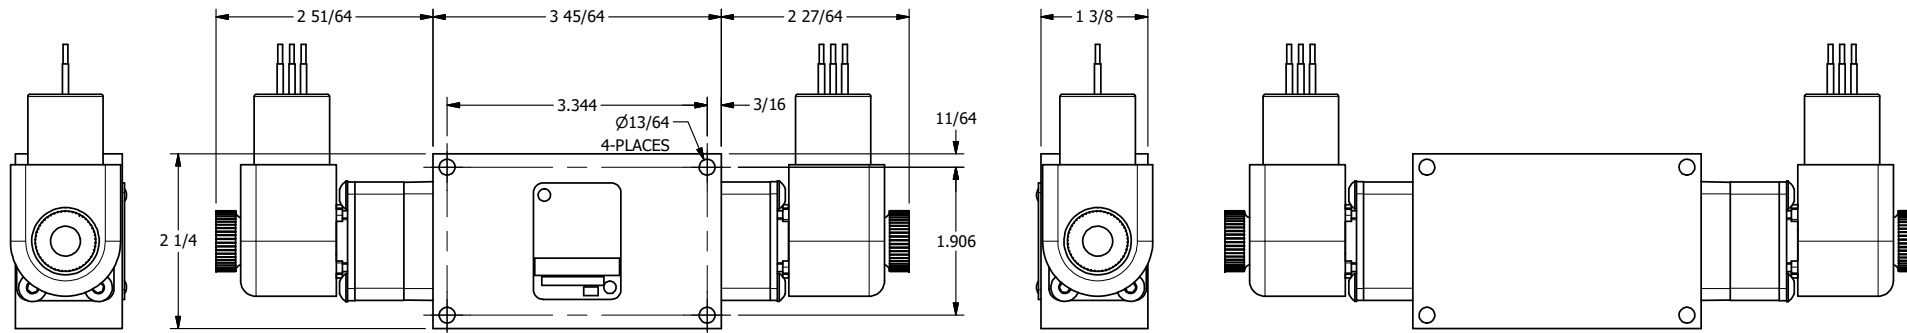

4 3 2 1

4 3 2

**AAA**  
PRODUCTS  
INTERNATIONAL

**AAA PRODUCTS  
INTERNATIONAL**  
7114 Harry Hines Blvd  
Dallas, TX 75235

TITLE: 3/8" SIDE PORT, DBL SOL, 3 POS,  
CLSD SPR CTR, EXPL PROOF,  
DUST EXCLDR, EXT PILOT