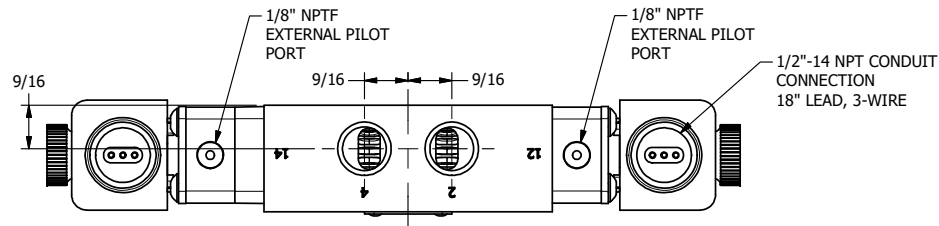

4 3 2 1

4 3 2

**AAA**  
PRODUCTS  
INTERNATIONAL

**AAA PRODUCTS  
INTERNATIONAL**  
7114 Harry Hines Blvd  
Dallas, TX 75235

TITLE: 3/8" SIDE PORT, DBL SOL, 3 POS,  
CLSD SPR CTR, EXPL PROOF,  
DUST EXCLDR, EXT PILOT