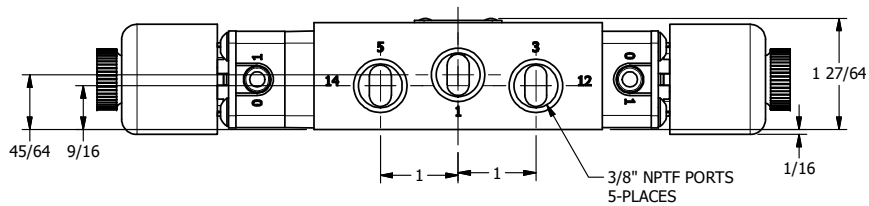

4 3 2 1

4 3 2

**AAA**  
PRODUCTS  
INTERNATIONAL

**AAA PRODUCTS  
INTERNATIONAL**  
7114 Harry Hines Blvd  
Dallas, TX 75235

TITLE: 3/8" SIDE PORT, DBL SOL, 3 POS,  
CLSD SPR CTR, EXPL PROOF,  
DUST EXCLDR, EXT PILOT

DRAWING NO.:  
DIM\_ESY3XLZ

THE INFORMATION CONTAINED WITHIN THIS DOCUMENT IS PROPRIETARY TO AAA PRODUCTS AND MAY NOT BE DISCLOSED WITHOUT PRIOR WRITTEN CONSENT