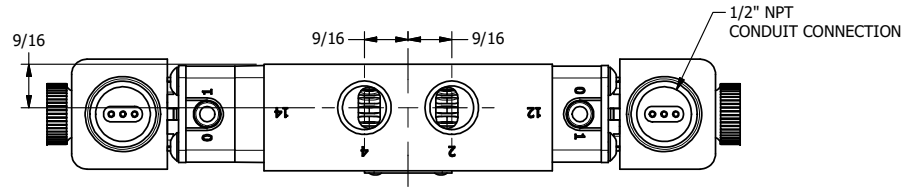

4 3 2 1

4 3 2

AAA
PRODUCTS
INTERNATIONAL

AAA PRODUCTS INTERNATIONAL
7114 Harry Hines Blvd
Dallas, TX 75235

TITLE: 3/8" SIDE PORT, DBL SOL, 3 POS,
SPR CTR, SOL SHFT, CLSD CTR SPL,
EXPLOSION PROOF, DUST EXCDLR

DRAWING NO.:
DIM_ESY3XL

THE INFORMATION CONTAINED WITHIN THIS DOCUMENT IS PROPRIETARY TO AAA PRODUCTS AND MAY NOT BE DISCLOSED WITHOUT PRIOR WRITTEN CONSENT