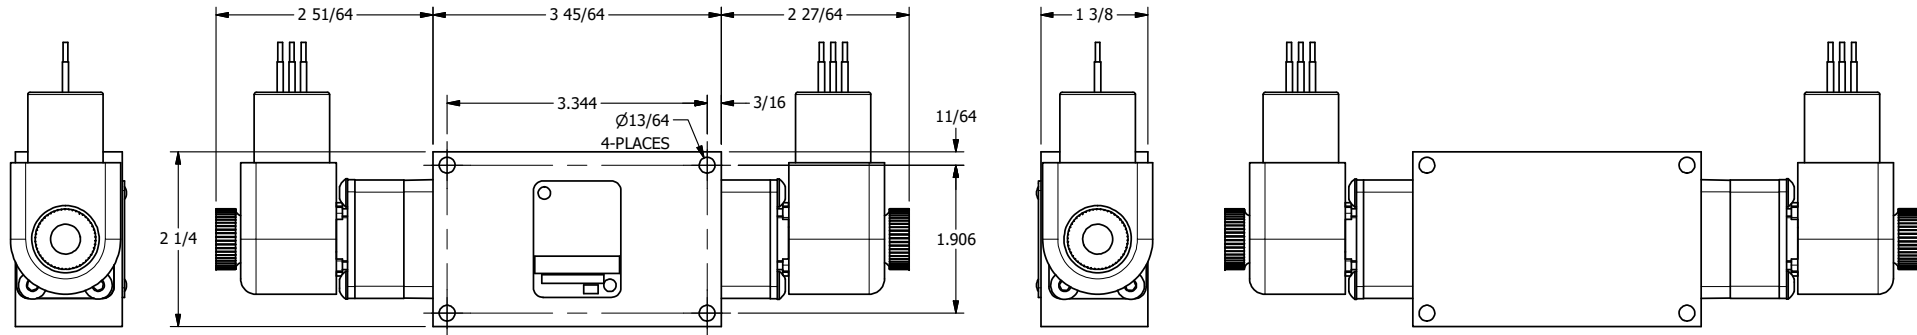

4 3 2 1

4 3 2

AAA
PRODUCTS
INTERNATIONAL

AAA PRODUCTS INTERNATIONAL
7114 Harry Hines Blvd
Dallas, TX 75235

TITLE: 3/8" SIDE PORT, DBL SOL, 3 POS,
SPR CTR, SOL SHFT, CLSD CTR SPL,
EXPLOSION PROOF, DUST EXCDLR

DRAWING NO.:
DIM_ESY3XL

THE INFORMATION CONTAINED WITHIN THIS DOCUMENT IS PROPRIETARY TO AAA PRODUCTS AND MAY NOT BE DISCLOSED WITHOUT PRIOR WRITTEN CONSENT