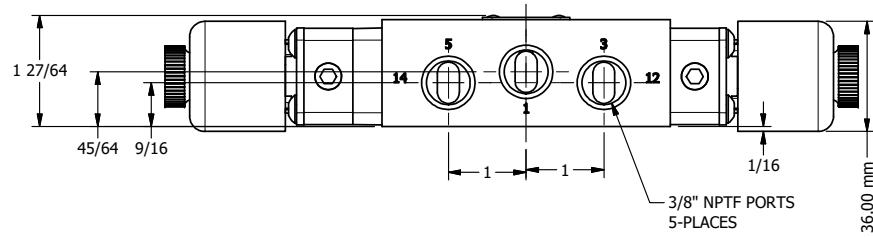

4 3 2 1

4 3 2

AAA
PRODUCTS
INTERNATIONAL

AAA PRODUCTS INTERNATIONAL
7114 Harry Hines Blvd
Dallas, TX 75235

TITLE: 3/8" SIDE PORT, DBL SOL, 3 POS,
SPR CTR, SOL SHFT, CLSD CTR SPL,
EXPLOSION PROOF, DUST EXCDLR

DRAWING NO.:
DIM_ESY3XL

THE INFORMATION CONTAINED WITHIN THIS DOCUMENT IS PROPRIETARY TO AAA PRODUCTS AND MAY NOT BE DISCLOSED WITHOUT PRIOR WRITTEN CONSENT