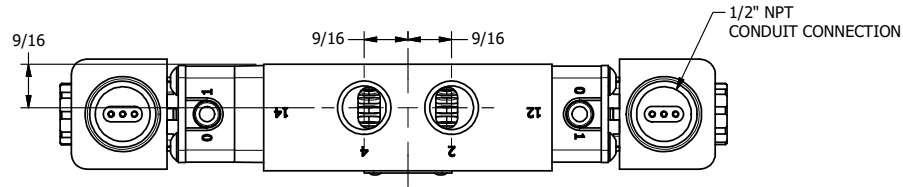

4 3 2 1

4 3 2

**AAA**  
PRODUCTS  
INTERNATIONAL

**AAA PRODUCTS  
INTERNATIONAL**  
7114 Harry Hines Blvd  
Dallas, TX 75235

TITLE: 3/8" SIDE PORT, DBL SOL, 3 POS,  
SPR CTR, SOL SHFT, CLSD CTR SPL,  
EXPLOSION PROOF