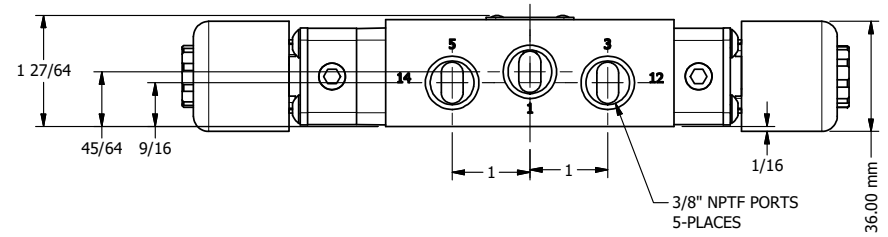

4 3 2 1

4 3 2

**AAA**  
PRODUCTS  
INTERNATIONAL

**AAA PRODUCTS  
INTERNATIONAL**  
7114 Harry Hines Blvd  
Dallas, TX 75235

TITLE: 3/8" SIDE PORT, DBL SOL, 3 POS,  
SPR CTR, SOL SHFT, CLSD CTR SPL,  
EXPLOSION PROOF

DRAWING NO.:  
DIM\_ESY3X

THE INFORMATION CONTAINED WITHIN THIS DOCUMENT IS PROPRIETARY TO AAA PRODUCTS AND MAY NOT BE DISCLOSED WITHOUT PRIOR WRITTEN CONSENT