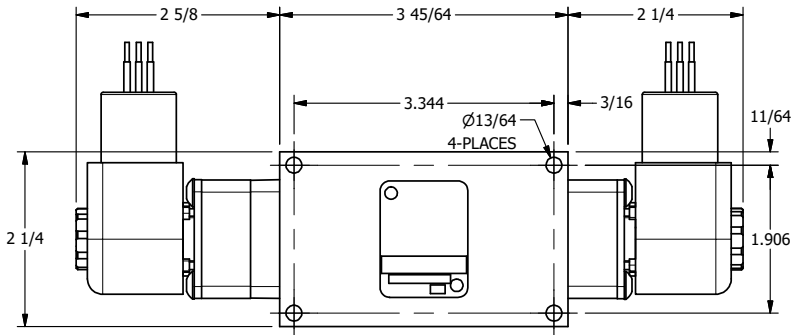

4 3 2 1

4 3 2

**AAA**  
PRODUCTS  
INTERNATIONAL

**AAA PRODUCTS  
INTERNATIONAL**  
7114 Harry Hines Blvd  
Dallas, TX 75235

TITLE: 3/8" SIDE PORT, DBL SOL, 3 POS,  
SPR CTR, SOL SHFT, CLSD CTR SPL,  
EXPLOSION PROOF

DRAWING NO.:  
DIM\_ESY3X

THE INFORMATION CONTAINED WITHIN THIS DOCUMENT IS PROPRIETARY TO AAA PRODUCTS AND MAY NOT BE DISCLOSED WITHOUT PRIOR WRITTEN CONSENT