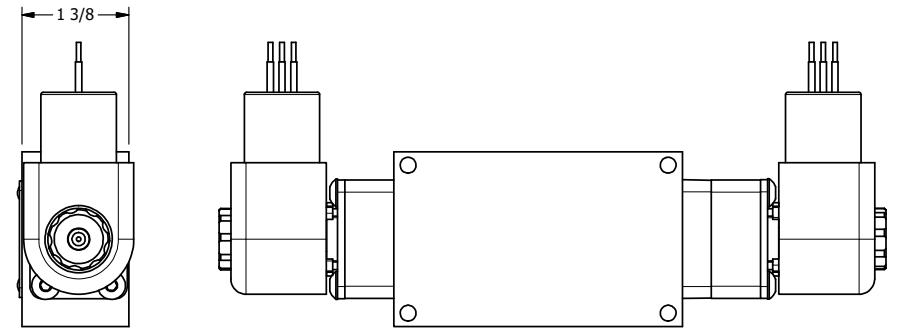

4 3 2 1

4 3 2

**AAA**  
PRODUCTS  
INTERNATIONAL

**AAA PRODUCTS  
INTERNATIONAL**  
7114 Harry Hines Blvd  
Dallas, TX 75235

TITLE: 3/8" SIDE PORT, DBL SOL, 3 POS,  
SPR CTR, SOL SHFT, CLSD CTR SPL,  
EXPLOSION PROOF

DRAWING NO.:  
DIM\_ESY3X

THE INFORMATION CONTAINED WITHIN THIS DOCUMENT IS PROPRIETARY TO AAA PRODUCTS AND MAY NOT BE DISCLOSED WITHOUT PRIOR WRITTEN CONSENT