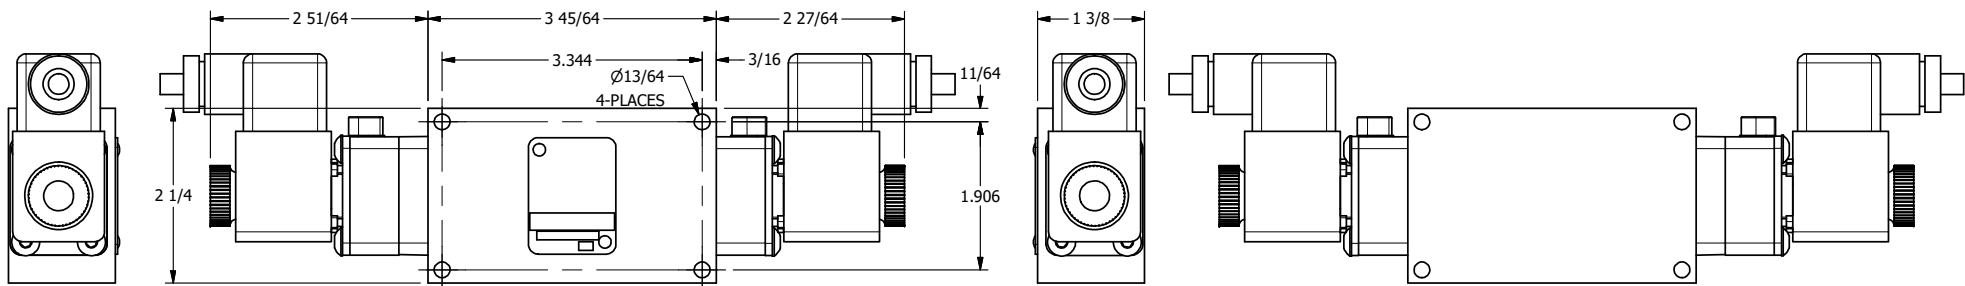

4

3

2

1

AAA
PRODUCTS
INTERNATIONAL

**AAA PRODUCTS
INTERNATIONAL**
7114 Harry Hines Blvd
Dallas, TX 75235

TITLE: 3/8" SIDE PORT, DBL SOL, 3 POS,
SPR CTR, SOL SHFT, CLSD CTR SPL,
ATEX, LCKNG OVRD, DUST EXCLDR

DRAWING NO.:
DIM_ESY3TOL

THE INFORMATION CONTAINED WITHIN THIS DOCUMENT IS PROPRIETARY TO AAA PRODUCTS AND MAY NOT BE DISCLOSED WITHOUT PRIOR WRITTEN CONSENT

4

3

2

1

B

B