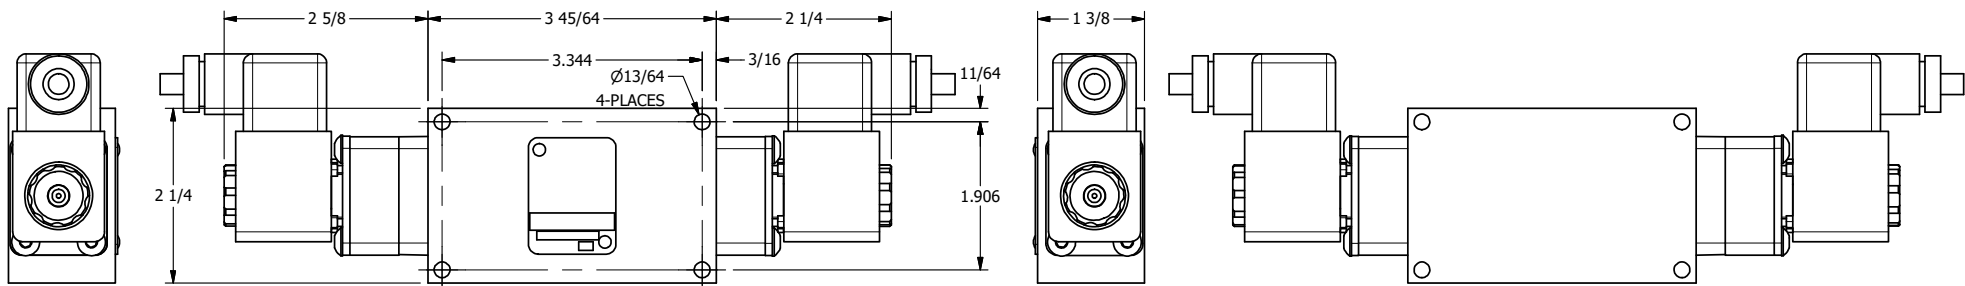

4

3

2

1

AAA
PRODUCTS
INTERNATIONAL

**AAA PRODUCTS
INTERNATIONAL**
7114 Harry Hines Blvd
Dallas, TX 75235

TITLE: 3/8" SIDE PORT, DBL SOL, 3 POS,
SPR CTR, SOL SHFT, CLSD CTR SPL,
ATEX

DRAWING NO.:
DIM_ESY3T