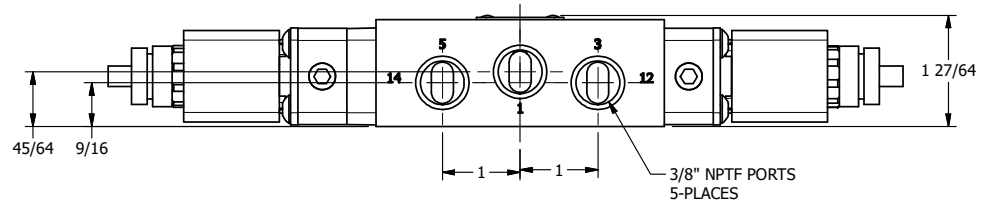

4

3

2

1

AAA
PRODUCTS
INTERNATIONAL

**AAA PRODUCTS
INTERNATIONAL**
7114 Harry Hines Blvd
Dallas, TX 75235

TITLE: 3/8" SIDE PORT, DBL SOL, 3 POS,
SPR CTR, SOL SHFT, CLSD CTR SPL,
ATEX

DRAWING NO.:
DIM_ESY3T