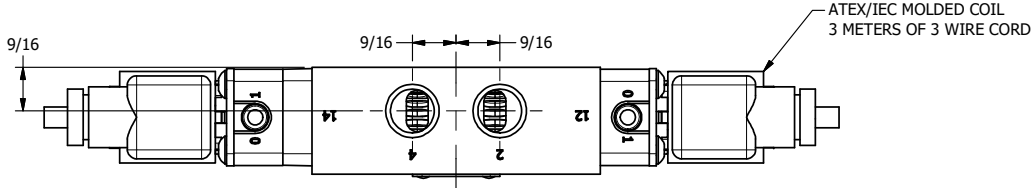

4

3

2

1

AAA
PRODUCTS
INTERNATIONAL

**AAA PRODUCTS
INTERNATIONAL**
7114 Harry Hines Blvd
Dallas, TX 75235

TITLE: 3/8" SIDE PORT, DBL SOL, 3 POS,
SPR CTR, SOL SHFT, CLSD CTR SPL,
ATEX

DRAWING NO.:
DIM_ESY3T