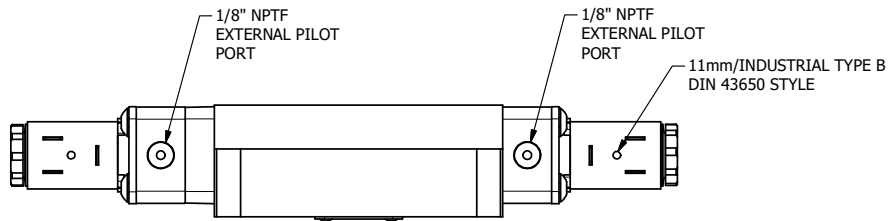

4

3

2

1

AAA
PRODUCTS
INTERNATIONAL

AAA PRODUCTS INTERNATIONAL
7114 Harry Hines Blvd
Dallas, TX 75235

TITLE: 3/8" SUBPLATE, DBL SOL, 3 POS,
SPR CTR, SOL SHFT, CLSD CTR SPL,
EXT PILOT

DRAWING NO.:
DIM_ESY3PZ