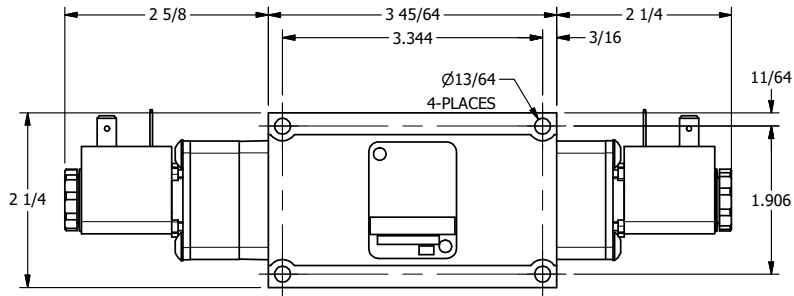

4

3

2

1

AAA
PRODUCTS
INTERNATIONAL

AAA PRODUCTS INTERNATIONAL
7114 Harry Hines Blvd
Dallas, TX 75235

TITLE: 3/8" SUBPLATE, DBL SOL, 3 POS,
SPR CTR, SOL SHFT, CLSD CTR SPL,
EXT PILOT

DRAWING NO.:
DIM_ESY3PZ