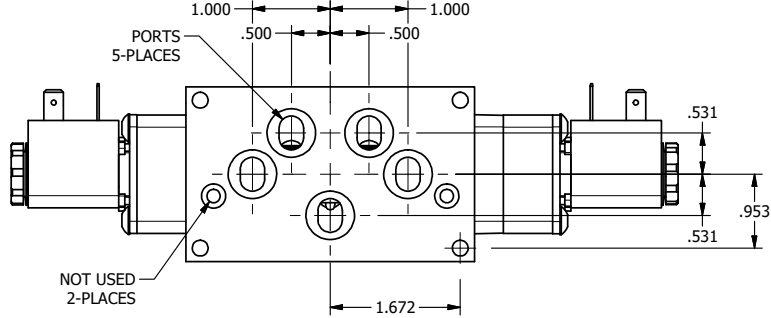

4

3

2

1

AAA
PRODUCTS
INTERNATIONAL

AAA PRODUCTS INTERNATIONAL
7114 Harry Hines Blvd
Dallas, TX 75235

TITLE: 3/8" SUBPLATE, DBL SOL, 3 POS,
SPR CTR, SOL SHFT, CLSD CTR SPL,
EXT PILOT

DRAWING NO.:
DIM_ESY3PZ