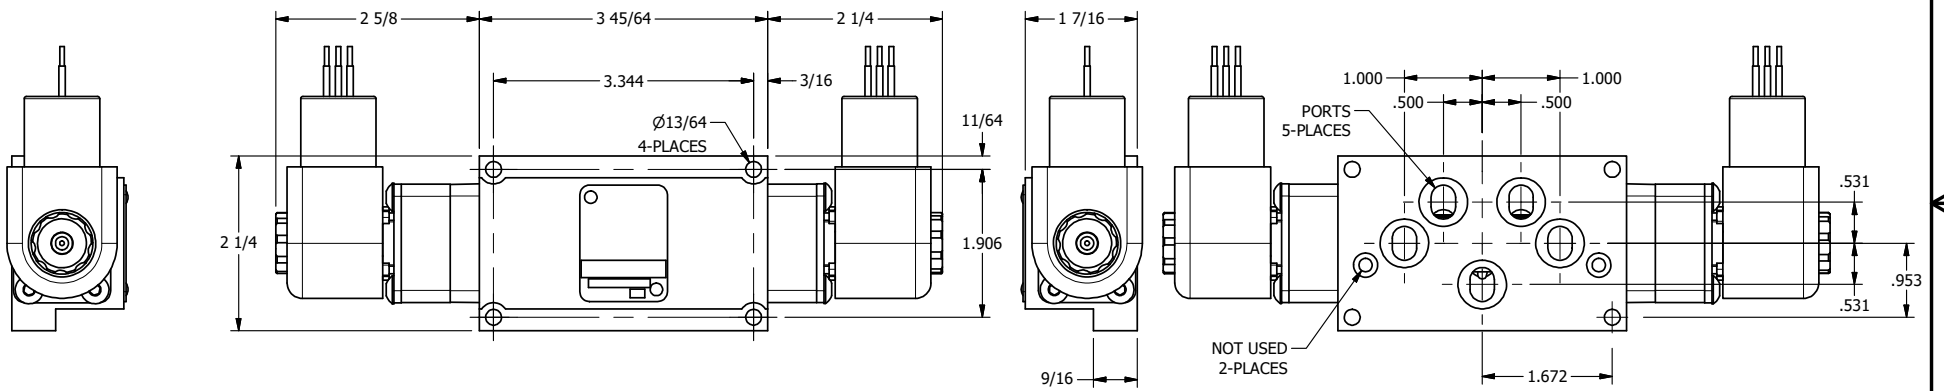

4

3

2

1

**AAA**  
PRODUCTS  
INTERNATIONAL

**AAA PRODUCTS  
INTERNATIONAL**  
7114 Harry Hines Blvd  
Dallas, TX 75235

TITLE: 3/8" SUBPLATE, DBL SOL, 3 POS,  
SPR CTR, SOL SHFT, CLSD CTR SPL,  
EXPL PROOF, EXT PILOT