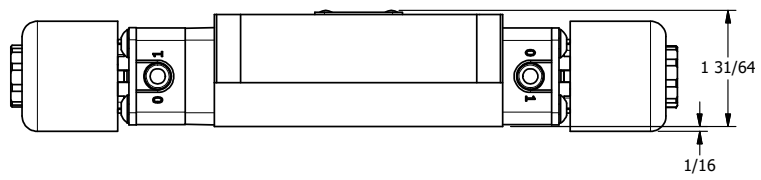

4

3

2

1

**AAA**  
PRODUCTS  
INTERNATIONAL

**AAA PRODUCTS  
INTERNATIONAL**  
7114 Harry Hines Blvd  
Dallas, TX 75235

TITLE: 3/8" SUBPLATE, DBL SOL, 3 POS,  
SPR CTR, SOL SHFT, CLSD CTR SPL,  
EXPL PROOF, EXT PILOT

DRAWING NO.:  
DIM\_ESY3PXZ

THE INFORMATION CONTAINED WITHIN THIS DOCUMENT IS PROPRIETARY TO AAA PRODUCTS AND MAY NOT BE DISCLOSED WITHOUT PRIOR WRITTEN CONSENT

4

3

2

1