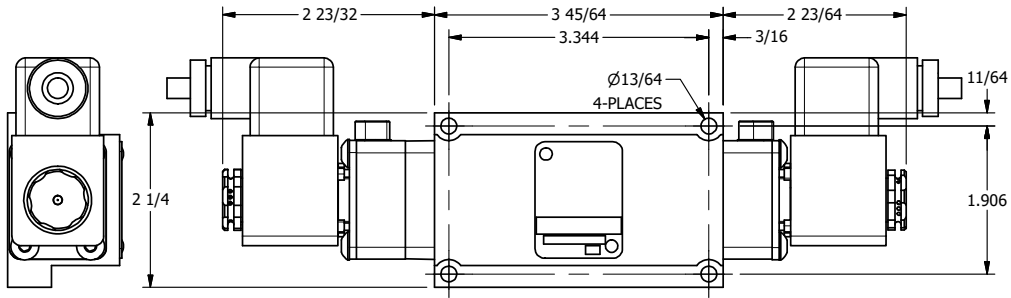

4 | 3 | 2 | 1

AAA
PRODUCTS
INTERNATIONAL

**AAA PRODUCTS
INTERNATIONAL**
7114 Harry Hines Blvd
Dallas, TX 75235

TITLE: 3/8" SUBPLATE, DBL SOL, 3 POS,
SPR CTR, SOL SHFT, CLSD CTR SPL,
ATEX, LCKNG OVRD, SIDE VENT

DRAWING NO.:
DIM_ESY3PTOC

4 | 3 | 2

THE INFORMATION CONTAINED WITHIN THIS DOCUMENT IS PROPRIETARY TO AAA PRODUCTS AND MAY NOT BE DISCLOSED WITHOUT PRIOR WRITTEN CONSENT