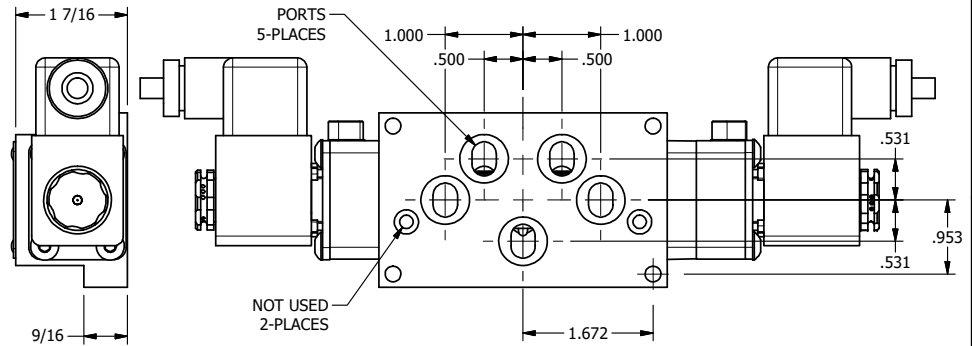

4 | 3 | 2 | 1

AAA
PRODUCTS
INTERNATIONAL

**AAA PRODUCTS
INTERNATIONAL**
7114 Harry Hines Blvd
Dallas, TX 75235

TITLE: 3/8" SUBPLATE, DBL SOL, 3 POS,
SPR CTR, SOL SHFT, CLSD CTR SPL,
ATEX, LCKNG OVRD, SIDE VENT

DRAWING NO.:
DIM_ESY3PTOC

4 | 3 | 2

THE INFORMATION CONTAINED WITHIN THIS DOCUMENT IS PROPRIETARY TO AAA PRODUCTS AND MAY NOT BE DISCLOSED WITHOUT PRIOR WRITTEN CONSENT