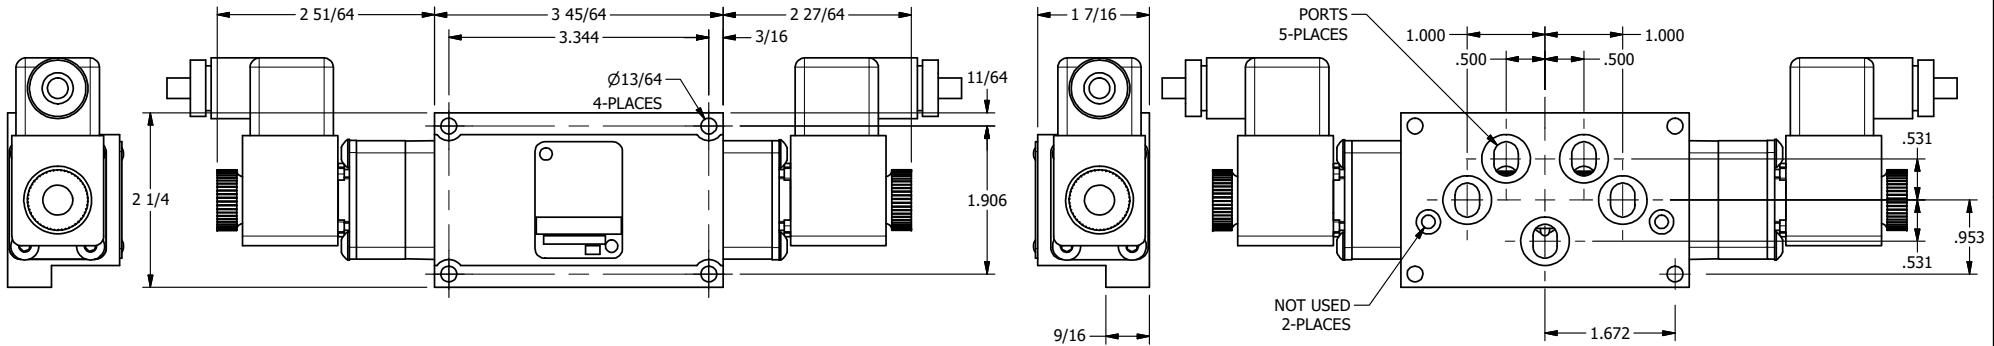

4 | 3 | 2 | 1

4 | 3 | 2

AAA
PRODUCTS
INTERNATIONAL

AAA PRODUCTS INTERNATIONAL
7114 Harry Hines Blvd
Dallas, TX 75235

TITLE: 3/8" SUBPLATE, DBL SOL, 3 POS,
SPR CTR, SOL SHFT, CLSD CTR SPL,
ATEX, DUST EXCLDR

DRAWING NO.:
DIM_ESY3PTL

THE INFORMATION CONTAINED WITHIN THIS DOCUMENT IS PROPRIETARY TO AAA PRODUCTS AND MAY NOT BE DISCLOSED WITHOUT PRIOR WRITTEN CONSENT