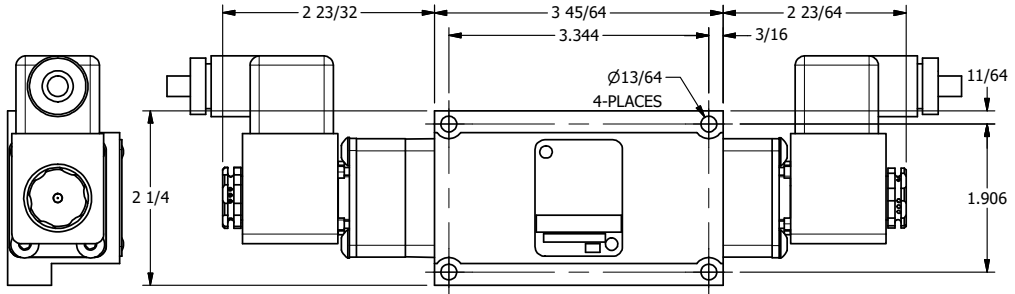

4 | 3 | 2 | 1

B

B

A

A

4 | 3 | 2

TITLE: 3/8" SUBPLATE, DBL SOL, 3 POS,
SPR CTR, SOL SHFT, CLSD CTR SPL,
ATEX, SIDE VENT

DRAWING NO.:
DIM_ESY3PTC