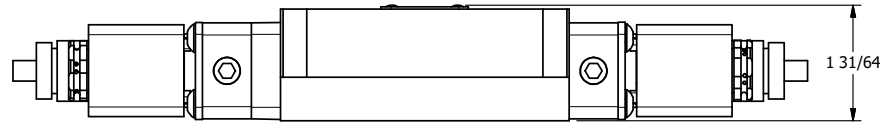

4 | 3 | 2 | 1

B

B

A

A

4 | 3 | 2

TITLE: 3/8" SUBPLATE, DBL SOL, 3 POS,
SPR CTR, SOL SHFT, CLSD CTR SPL,
ATEX, SIDE VENT

DRAWING NO.:
DIM_ESY3PTC