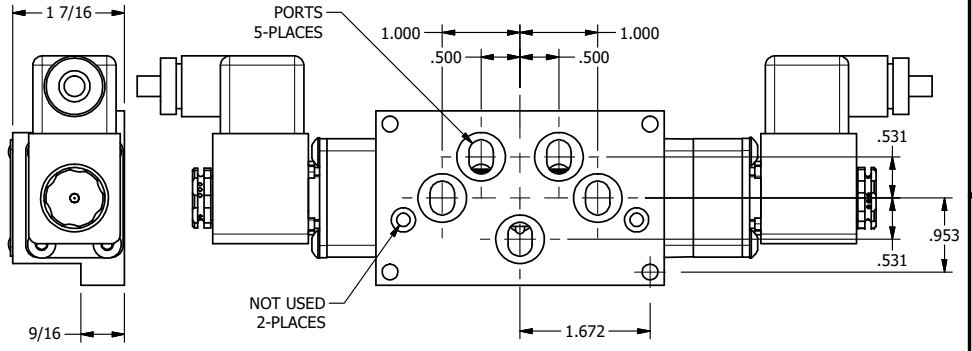

4 | 3 | 2 | 1

B

B

A

A

4 | 3 | 2

TITLE: 3/8" SUBPLATE, DBL SOL, 3 POS,
SPR CTR, SOL SHFT, CLSD CTR SPL,
ATEX, SIDE VENT

DRAWING NO.:
DIM_ESY3PTC