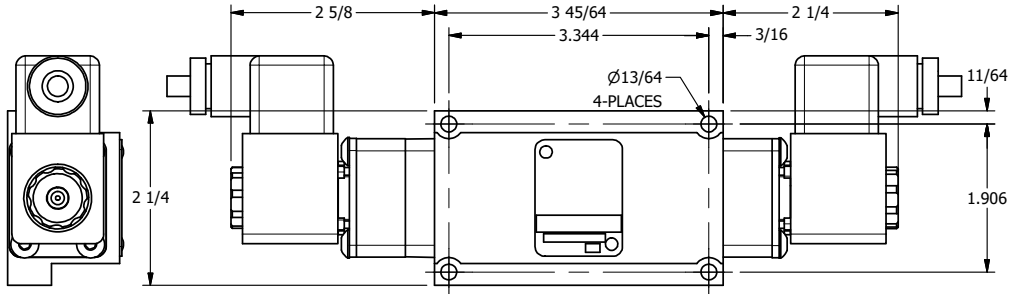

4 | 3 | 2 | 1

AAA
PRODUCTS
INTERNATIONAL

**AAA PRODUCTS
INTERNATIONAL**
7114 Harry Hines Blvd
Dallas, TX 75235

TITLE: 3/8" SUBPLATE, DBL SOL, 3 POS,
SPR CTR, SOL SHFT, CLSD CTR SPL,
ATEX

DRAWING NO.:
DIM_ESY3PT