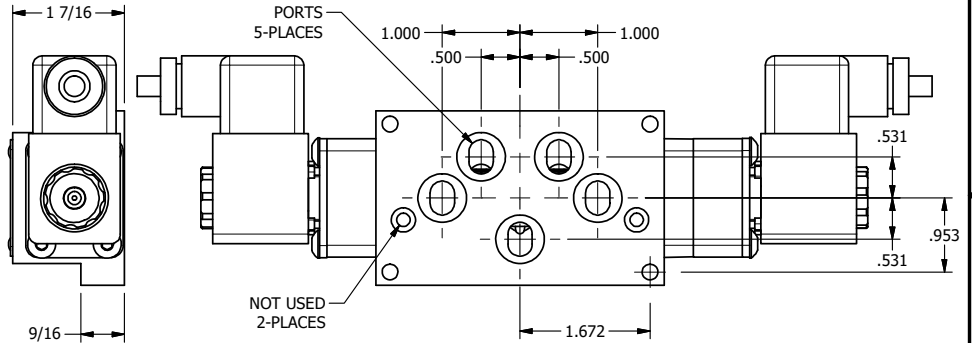

4 | 3 | 2 | 1

AAA
PRODUCTS
INTERNATIONAL

**AAA PRODUCTS
INTERNATIONAL**
7114 Harry Hines Blvd
Dallas, TX 75235

TITLE: 3/8" SUBPLATE, DBL SOL, 3 POS,
SPR CTR, SOL SHFT, CLSD CTR SPL,
ATEX

DRAWING NO.:
DIM_ESY3PT