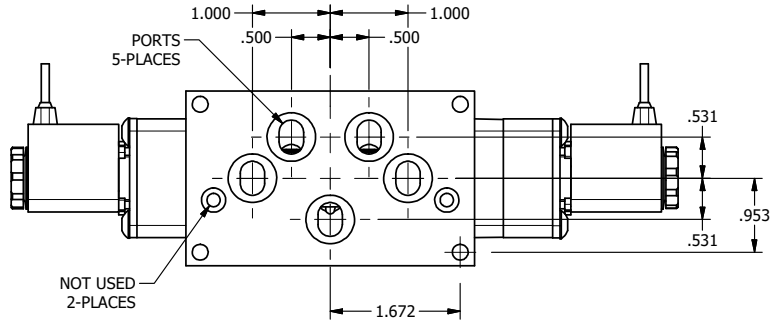

4

3

2

1

AAA
PRODUCTS
INTERNATIONAL

**AAA PRODUCTS
INTERNATIONAL**
7114 Harry Hines Blvd
Dallas, TX 75235

TITLE: 3/8" SUBPLATE, DBL SOL, 3 POS,
SPR CTR, SOL SHFT, CLSD CTR SPL,
FLYING LEAD, EXT PILOT

DRAWING NO.:
DIM_ESY3PMZ