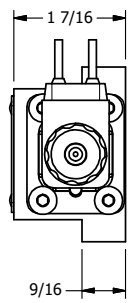

4

3

2

1

AAA
PRODUCTS
INTERNATIONAL

**AAA PRODUCTS
INTERNATIONAL**
7114 Harry Hines Blvd
Dallas, TX 75235

TITLE: 3/8" SUBPLATE, DBL SOL, 3 POS,
SPR CTR, SOL SHFT, CLSD CTR SPL,
FLYING LEAD, EXT PILOT

DRAWING NO.:
DIM_ESY3PMZ