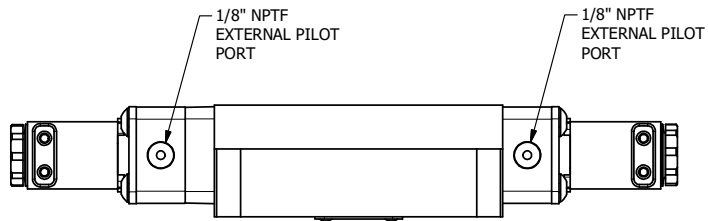

4

3

2

1

AAA
PRODUCTS
INTERNATIONAL

**AAA PRODUCTS
INTERNATIONAL**
7114 Harry Hines Blvd
Dallas, TX 75235

TITLE: 3/8" SUBPLATE, DBL SOL, 3 POS,
SPR CTR, SOL SHFT, CLSD CTR SPL,
FLYING LEAD, EXT PILOT

DRAWING NO.:
DIM_ESY3PMZ