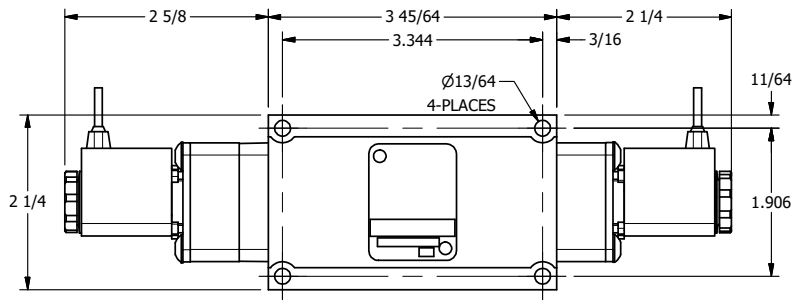

4

3

2

1

AAA
PRODUCTS
INTERNATIONAL

**AAA PRODUCTS
INTERNATIONAL**
7114 Harry Hines Blvd
Dallas, TX 75235

TITLE: 3/8" SUBPLATE, DBL SOL, 3 POS,
SPR CTR, SOL SHFT, CLSD CTR SPL,
FLYING LEAD, EXT PILOT

DRAWING NO.:
DIM_ESY3PMZ