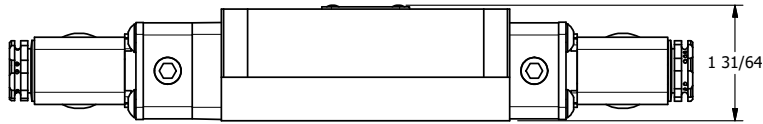

1/2"-14 NPT CONDUIT CONNECTION  
18" LEAD, 3 WIRE

1 31/64

**AAA**  
PRODUCTS  
INTERNATIONAL

**AAA PRODUCTS  
INTERNATIONAL**  
7114 Harry Hines Blvd  
Dallas, TX 75235

TITLE: 3/8" SUBPLATE, DBL SOL, 3 POS,  
SPR CTR, SOL SHFT, CLSD CTR SPL,  
MOLD-OVER, LCKNG OVRD, SIDE VENT