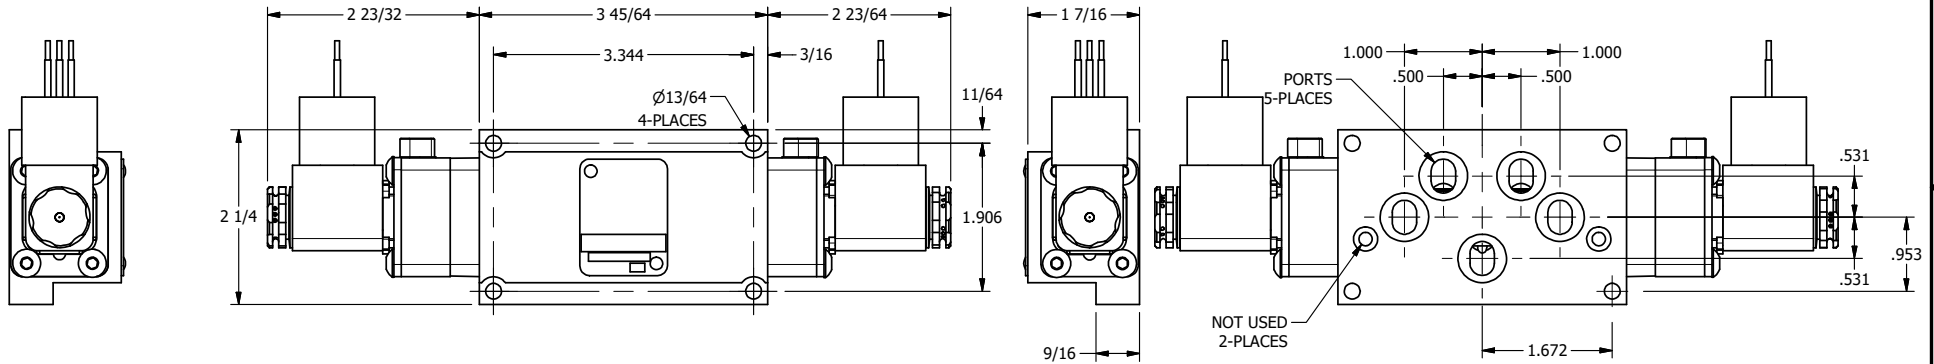

1/2"-14 NPT CONDUIT CONNECTION  
18" LEAD, 3 WIRE

1 31/64

**AAA**  
PRODUCTS  
INTERNATIONAL

**AAA PRODUCTS  
INTERNATIONAL**  
7114 Harry Hines Blvd  
Dallas, TX 75235

TITLE: 3/8" SUBPLATE, DBL SOL, 3 POS,  
SPR CTR, SOL SHFT, CLSD CTR SPL,  
MOLD-OVER, LCKNG OVRD, SIDE VENT