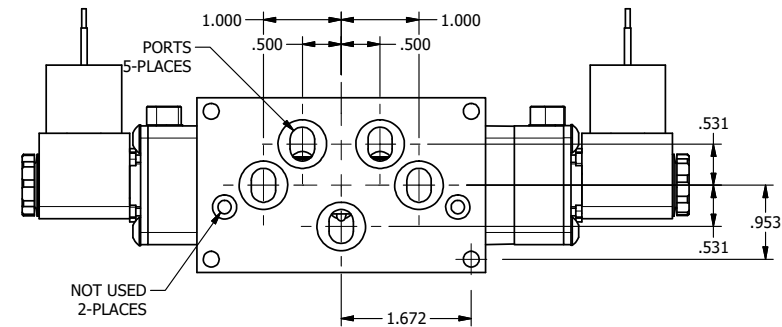

1/2"-14 NPT CONDUIT CONNECTION
18" LEAD, 3 WIRE

AAA
PRODUCTS
INTERNATIONAL

**AAA PRODUCTS
INTERNATIONAL**
7114 Harry Hines Blvd
Dallas, TX 75235

TITLE: 3/8" SUBPLATE, DBL SOL, 3 POS,
SPR CTR, SOL SHFT, CLSD CTR SPL,
MOLD-OVER, LCKNG OVRD

DRAWING NO.:
DIM_ESY3PJO

THE INFORMATION CONTAINED WITHIN THIS DOCUMENT IS PROPRIETARY TO AAA PRODUCTS AND MAY NOT BE DISCLOSED WITHOUT PRIOR WRITTEN CONSENT