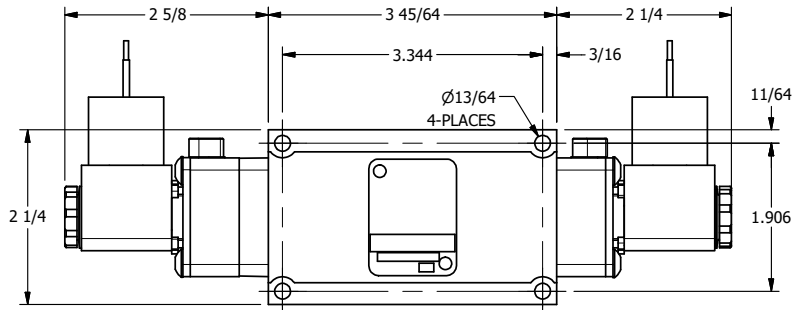

1/2"-14 NPT CONDUIT CONNECTION
18" LEAD, 3 WIRE

AAA
PRODUCTS
INTERNATIONAL

**AAA PRODUCTS
INTERNATIONAL**
7114 Harry Hines Blvd
Dallas, TX 75235

TITLE: 3/8" SUBPLATE, DBL SOL, 3 POS,
SPR CTR, SOL SHFT, CLSD CTR SPL,
MOLD-OVER, LCKNG OVRD

DRAWING NO.:
DIM_ESY3PJO

THE INFORMATION CONTAINED WITHIN THIS DOCUMENT IS PROPRIETARY TO AAA PRODUCTS AND MAY NOT BE DISCLOSED WITHOUT PRIOR WRITTEN CONSENT