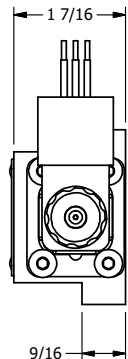

1/2"-14 NPT CONDUIT CONNECTION
18" LEAD, 3 WIRE

AAA
PRODUCTS
INTERNATIONAL

**AAA PRODUCTS
INTERNATIONAL**
7114 Harry Hines Blvd
Dallas, TX 75235

TITLE: 3/8" SUBPLATE, DBL SOL, 3 POS,
SPR CTR, SOL SHFT, CLSD CTR SPL,
MOLD-OVER, LCKNG OVRD

DRAWING NO.:
DIM_ESY3PJO

THE INFORMATION CONTAINED WITHIN THIS DOCUMENT IS PROPRIETARY TO AAA PRODUCTS AND MAY NOT BE DISCLOSED WITHOUT PRIOR WRITTEN CONSENT