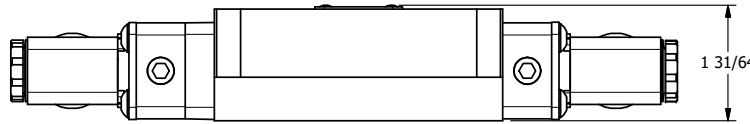

1/2"-14 NPT CONDUIT CONNECTION
18" LEAD, 3 WIRE

AAA
PRODUCTS
INTERNATIONAL

**AAA PRODUCTS
INTERNATIONAL**
7114 Harry Hines Blvd
Dallas, TX 75235

TITLE: 3/8" SUBPLATE, DBL SOL, 3 POS,
SPR CTR, SOL SHFT, CLSD CTR SPL,
MOLD-OVER, LCKNG OVRD