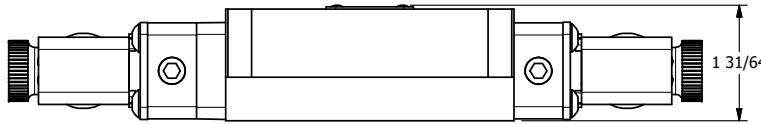

1/2"-14 NPT CONDUIT CONNECTION  
18" LEAD, 3 WIRE

**AAA**  
PRODUCTS  
INTERNATIONAL

**AAA PRODUCTS INTERNATIONAL**  
7114 Harry Hines Blvd  
Dallas, TX 75235

TITLE: 3/8" SUBPLATE, DBL SOL, 3 POS,  
SPR CTR, SOL SHFT, CLSD CTR SPL,  
MOLD-OVER, DUST EXCLDR