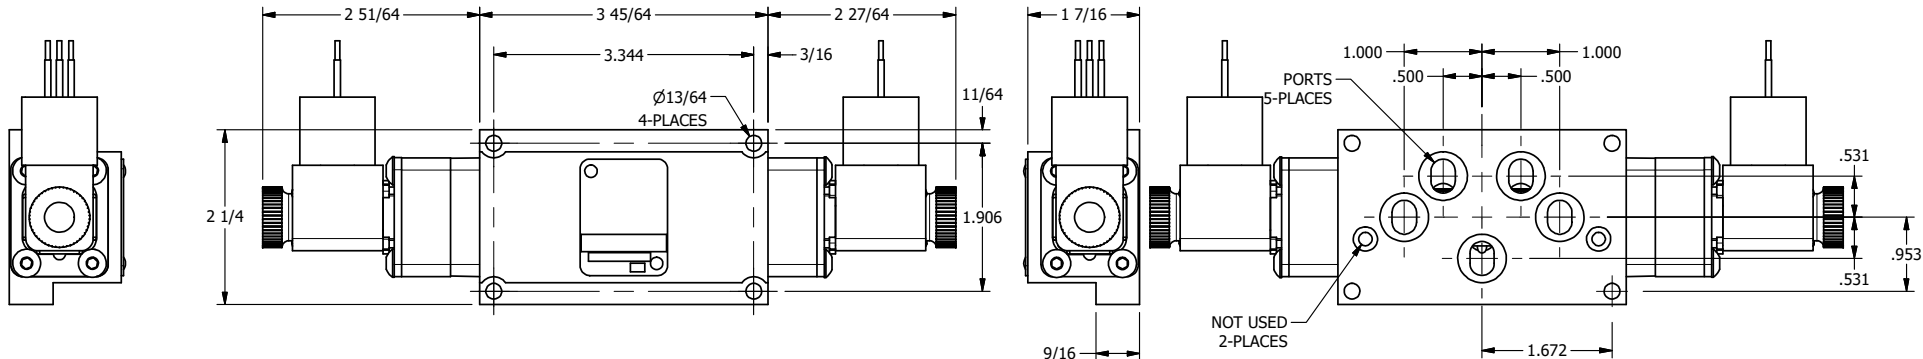

1/2"-14 NPT CONDUIT CONNECTION  
18" LEAD, 3 WIRE

**AAA**  
PRODUCTS  
INTERNATIONAL

**AAA PRODUCTS INTERNATIONAL**  
7114 Harry Hines Blvd  
Dallas, TX 75235

TITLE: 3/8" SUBPLATE, DBL SOL, 3 POS,  
SPR CTR, SOL SHFT, CLSD CTR SPL,  
MOLD-OVER, DUST EXCLDR

DRAWING NO.:  
DIM\_ESY3PJL

THE INFORMATION CONTAINED WITHIN THIS DOCUMENT IS PROPRIETARY TO AAA PRODUCTS AND MAY NOT BE DISCLOSED WITHOUT PRIOR WRITTEN CONSENT