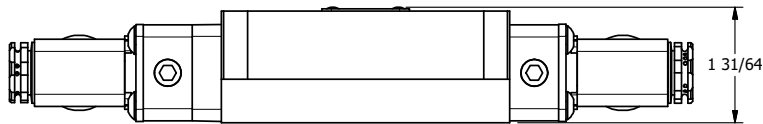

1/2"-14 NPT CONDUIT CONNECTION
18" LEAD, 3 WIRE

1 31/64

AAA
PRODUCTS
INTERNATIONAL

**AAA PRODUCTS
INTERNATIONAL**
7114 Harry Hines Blvd
Dallas, TX 75235

TITLE: 3/8" SUBPLATE, DBL SOL, 3 POS,
SPR CTR, SOL SHFT, CLSD CTR SPL,
MOLD-OVER, SIDE VENT