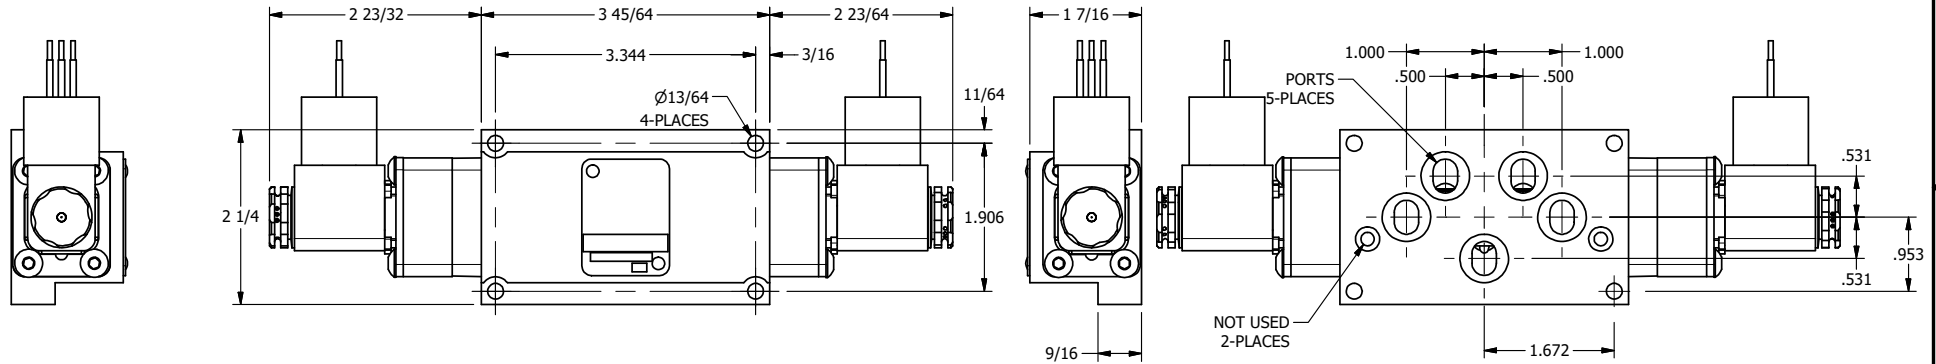

1/2"-14 NPT CONDUIT CONNECTION
18" LEAD, 3 WIRE

1 31/64

AAA
PRODUCTS
INTERNATIONAL

**AAA PRODUCTS
INTERNATIONAL**
7114 Harry Hines Blvd
Dallas, TX 75235

TITLE: 3/8" SUBPLATE, DBL SOL, 3 POS,
SPR CTR, SOL SHFT, CLSD CTR SPL,
MOLD-OVER, SIDE VENT

DRAWING NO.:
DIM_ESY3PJC

THE INFORMATION CONTAINED WITHIN THIS DOCUMENT IS PROPRIETARY TO AAA PRODUCTS AND MAY NOT BE DISCLOSED WITHOUT PRIOR WRITTEN CONSENT