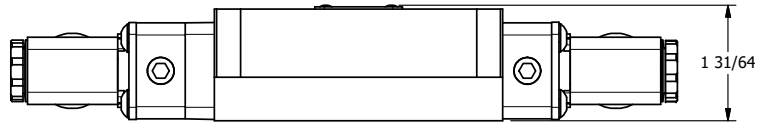

1/2"-14 NPT CONDUIT CONNECTION  
18" LEAD, 3 WIRE

**AAA**  
PRODUCTS  
INTERNATIONAL

**AAA PRODUCTS  
INTERNATIONAL**  
7114 Harry Hines Blvd  
Dallas, TX 75235

TITLE: 3/8" SUBPLATE, DBL SOL, 3 POS,  
SPR CTR, SOL SHFT, CLSD CTR SPL,  
MOLD-OVER