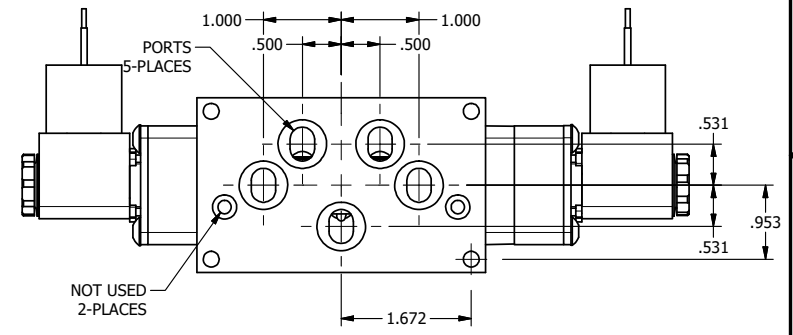

1/2"-14 NPT CONDUIT CONNECTION  
18" LEAD, 3 WIRE

**AAA**  
PRODUCTS  
INTERNATIONAL

**AAA PRODUCTS  
INTERNATIONAL**  
7114 Harry Hines Blvd  
Dallas, TX 75235

TITLE: 3/8" SUBPLATE, DBL SOL, 3 POS,  
SPR CTR, SOL SHFT, CLSD CTR SPL,  
MOLD-OVER

DRAWING NO.:  
DIM\_ESY3PJ

THE INFORMATION CONTAINED WITHIN THIS DOCUMENT IS PROPRIETARY TO AAA PRODUCTS AND MAY NOT BE DISCLOSED WITHOUT PRIOR WRITTEN CONSENT