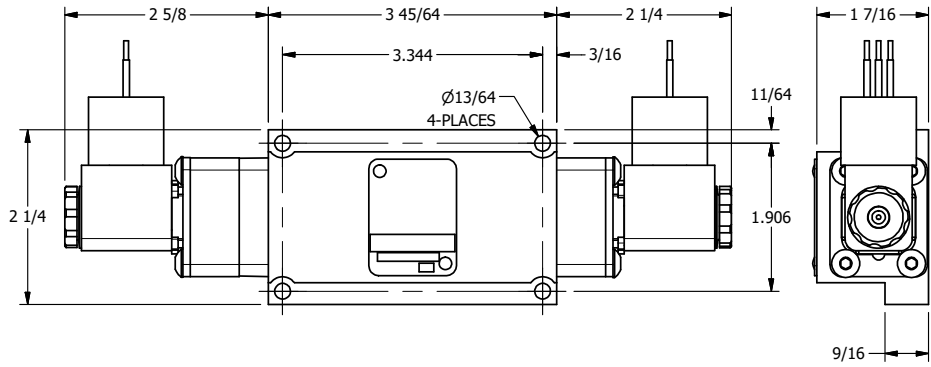

1/2"-14 NPT CONDUIT CONNECTION  
18" LEAD, 3 WIRE

**AAA**  
PRODUCTS  
INTERNATIONAL

**AAA PRODUCTS  
INTERNATIONAL**  
7114 Harry Hines Blvd  
Dallas, TX 75235

TITLE: 3/8" SUBPLATE, DBL SOL, 3 POS,  
SPR CTR, SOL SHFT, CLSD CTR SPL,  
MOLD-OVER

DRAWING NO.:  
DIM\_ESY3PJ

THE INFORMATION CONTAINED WITHIN THIS DOCUMENT IS PROPRIETARY TO AAA PRODUCTS AND MAY NOT BE DISCLOSED WITHOUT PRIOR WRITTEN CONSENT