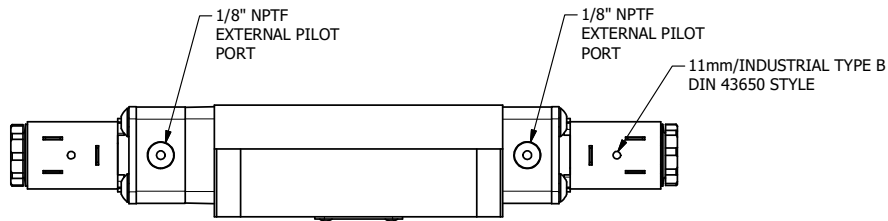

4

3

2

1

**AAA**  
PRODUCTS  
INTERNATIONAL

**AAA PRODUCTS  
INTERNATIONAL**  
7114 Harry Hines Blvd  
Dallas, TX 75235

TITLE: 3/8" SUBPLATE, DBL SOL, 3 POS,  
SPR CTR, SOL SHFT, FLOAT CTR SPL,  
EXT PILOT

DRAWING NO.:  
DIM\_ESY3PGZ