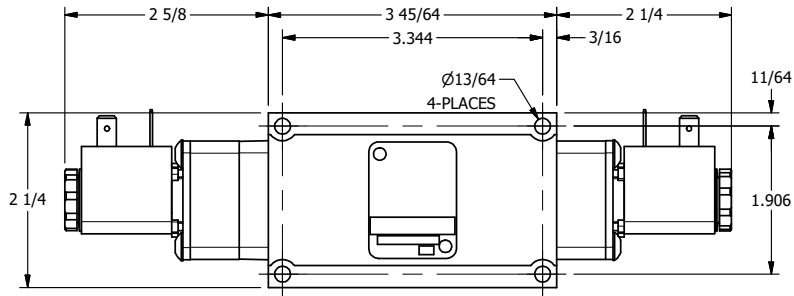

4

3

2

1

**AAA**  
PRODUCTS  
INTERNATIONAL

**AAA PRODUCTS  
INTERNATIONAL**  
7114 Harry Hines Blvd  
Dallas, TX 75235

TITLE: 3/8" SUBPLATE, DBL SOL, 3 POS,  
SPR CTR, SOL SHFT, FLOAT CTR SPL,  
EXT PILOT

DRAWING NO.:  
DIM\_ESY3PGZ