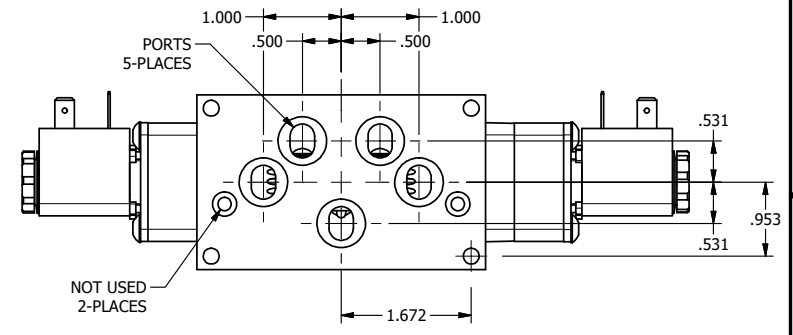

4

3

2

1

**AAA**  
PRODUCTS  
INTERNATIONAL

**AAA PRODUCTS  
INTERNATIONAL**  
7114 Harry Hines Blvd  
Dallas, TX 75235

TITLE: 3/8" SUBPLATE, DBL SOL, 3 POS,  
SPR CTR, SOL SHFT, FLOAT CTR SPL,  
EXT PILOT

DRAWING NO.:  
DIM\_ESY3PGZ