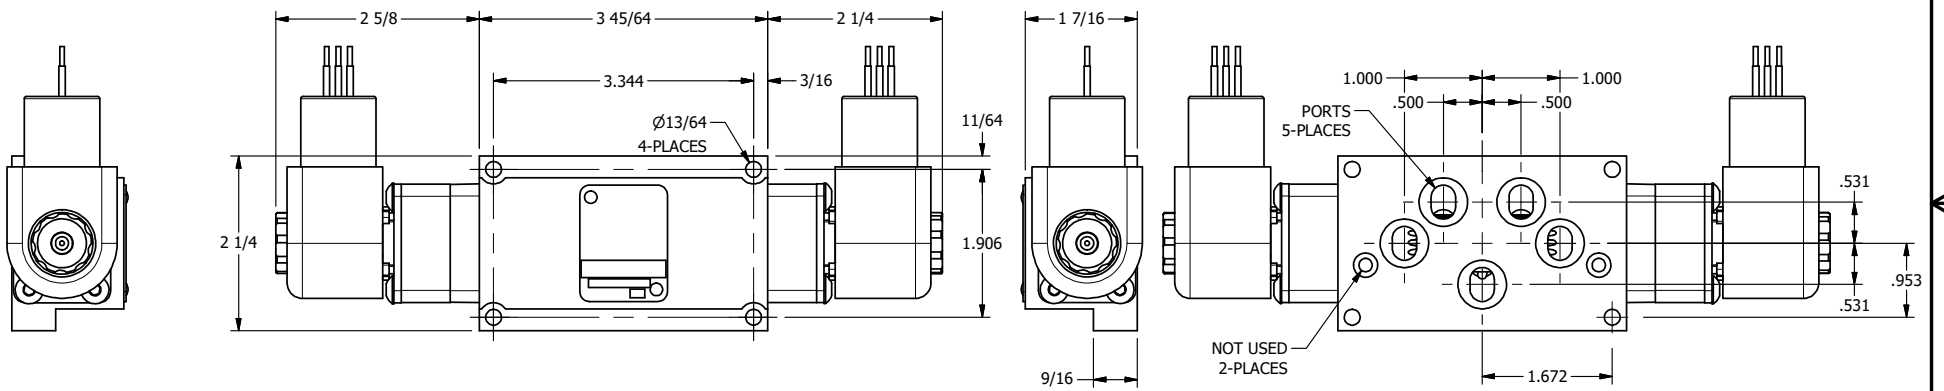

4

3

2

1

AAA
PRODUCTS
INTERNATIONAL

**AAA PRODUCTS
INTERNATIONAL**
7114 Harry Hines Blvd
Dallas, TX 75235

TITLE: 3/8" SUBPLATE, DBL SOL, 3 POS,
SPR CTR, SOL SHFT, FLOAT CTR SPL,
EXPL PROOF, EXT PILOT

DRAWING NO.:
DIM_ESY3PGXZ