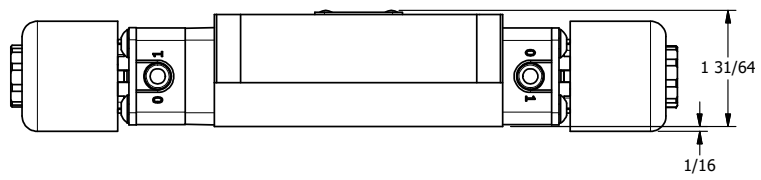

4

3

2

1

AAA
PRODUCTS
INTERNATIONAL

**AAA PRODUCTS
INTERNATIONAL**
7114 Harry Hines Blvd
Dallas, TX 75235

TITLE: 3/8" SUBPLATE, DBL SOL, 3 POS,
SPR CTR, SOL SHFT, FLOAT CTR SPL,
EXPL PROOF, EXT PILOT

DRAWING NO.:
DIM_ESY3PGXZ