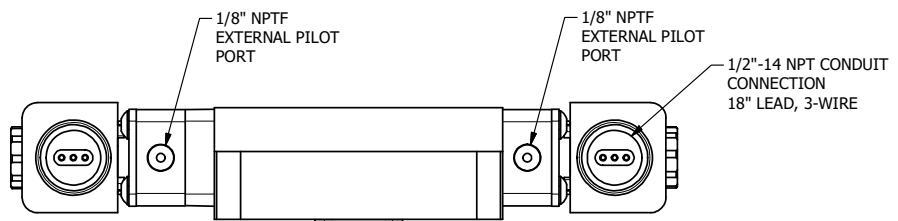

4

3

2

1

AAA
PRODUCTS
INTERNATIONAL

**AAA PRODUCTS
INTERNATIONAL**
7114 Harry Hines Blvd
Dallas, TX 75235

TITLE: 3/8" SUBPLATE, DBL SOL, 3 POS,
SPR CTR, SOL SHFT, FLOAT CTR SPL,
EXPL PROOF, EXT PILOT

DRAWING NO.:
DIM_ESY3PGXZ