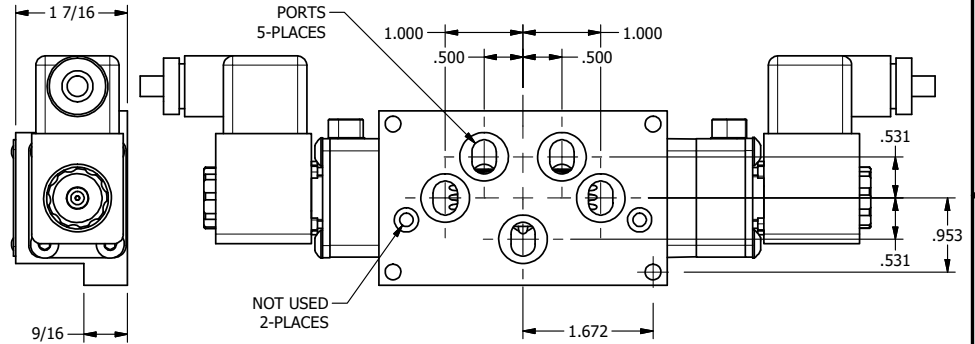

4 | 3 | 2 | 1

AAA
PRODUCTS
INTERNATIONAL

**AAA PRODUCTS
INTERNATIONAL**
7114 Harry Hines Blvd
Dallas, TX 75235

TITLE: 3/8" SUBPLATE, DBL SOL, 3 POS,
SPR CTR, SOL SHFT, REGEN CTR SPL,
ATEX, LCKNG OVRD

DRAWING NO.:
DIM_ESY3PGTO