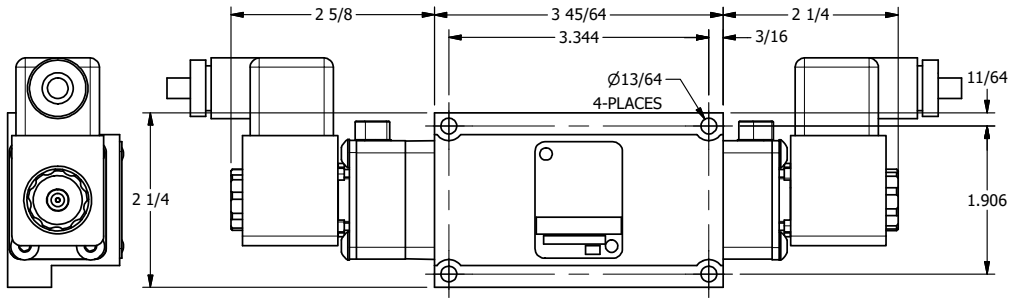

4 | 3 | 2 | 1

AAA
PRODUCTS
INTERNATIONAL

**AAA PRODUCTS
INTERNATIONAL**
7114 Harry Hines Blvd
Dallas, TX 75235

TITLE: 3/8" SUBPLATE, DBL SOL, 3 POS,
SPR CTR, SOL SHFT, REGEN CTR SPL,
ATEX, LCKNG OVRD

DRAWING NO.:
DIM_ESY3PGTO