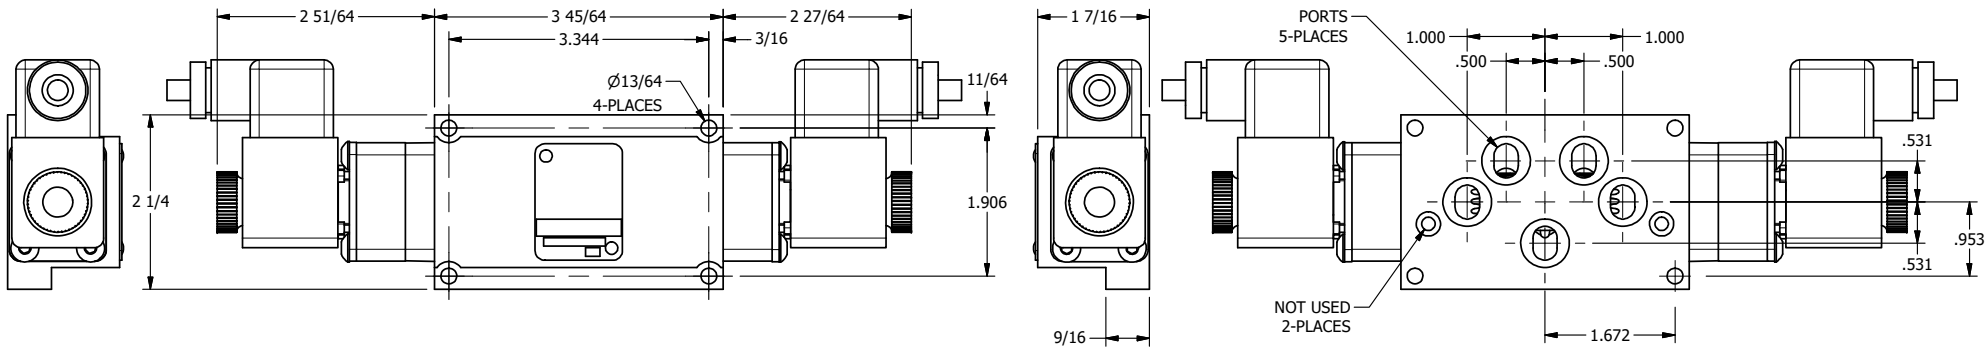

4 3 2 1

AAA
PRODUCTS
INTERNATIONAL

AAA PRODUCTS INTERNATIONAL
7114 Harry Hines Blvd
Dallas, TX 75235

TITLE: 3/8" SUBPLATE, DBL SOL, 3 POS,
SPR CTR, SOL SHFT, FLOAT CTR SPL,
ATEX, DUST EXCLDR

DRAWING NO.:
DIM_ESY3PGTL