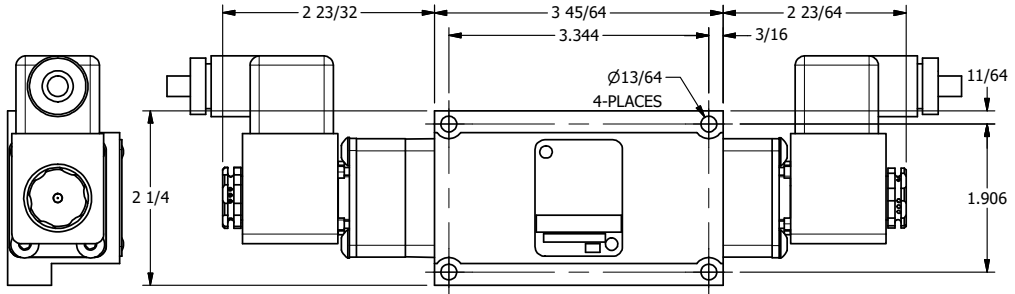

4 3 2 1

NOT USED 2-PLACES

B

B

A

A

4 3 2 1

**AAA**  
PRODUCTS  
INTERNATIONAL

**AAA PRODUCTS INTERNATIONAL**  
7114 Harry Hines Blvd  
Dallas, TX 75235

TITLE: 3/8" SUBPLATE, DBL SOL, 3 POS,  
SPR CTR, SOL SHFT, FLOAT CTR SPL,  
ATEX, SIDE VENT

DRAWING NO.:  
DIM\_ESY3PGTC

THE INFORMATION CONTAINED WITHIN THIS DOCUMENT IS PROPRIETARY TO AAA PRODUCTS AND MAY NOT BE DISCLOSED WITHOUT PRIOR WRITTEN CONSENT