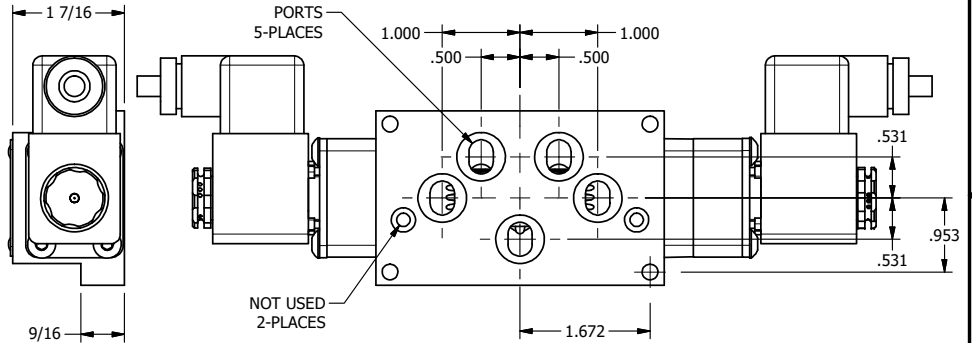

4 3 2 1

NOT USED 2-PLACES

B

B

A

A

4 3 2 1

**AAA**  
PRODUCTS  
INTERNATIONAL

**AAA PRODUCTS INTERNATIONAL**  
7114 Harry Hines Blvd  
Dallas, TX 75235

TITLE: 3/8" SUBPLATE, DBL SOL, 3 POS,  
SPR CTR, SOL SHFT, FLOAT CTR SPL,  
ATEX, SIDE VENT

DRAWING NO.:  
DIM\_ESY3PGTC

THE INFORMATION CONTAINED WITHIN THIS DOCUMENT IS PROPRIETARY TO AAA PRODUCTS AND MAY NOT BE DISCLOSED WITHOUT PRIOR WRITTEN CONSENT