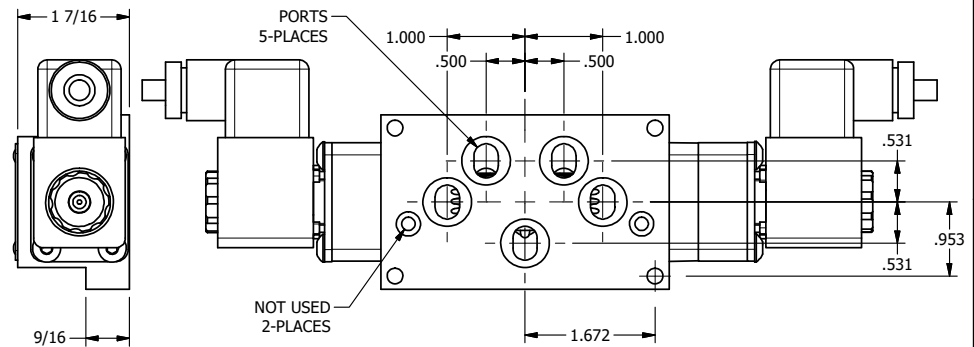

4 3 2 1

AAA
PRODUCTS
INTERNATIONAL

**AAA PRODUCTS
INTERNATIONAL**
7114 Harry Hines Blvd
Dallas, TX 75235

TITLE: 3/8" SUBPLATE, DBL SOL, 3 POS,
SPR CTR, SOL SHFT, FLOAT CTR SPL,
ATEX

DRAWING NO.:
DIM_ESY3PGT