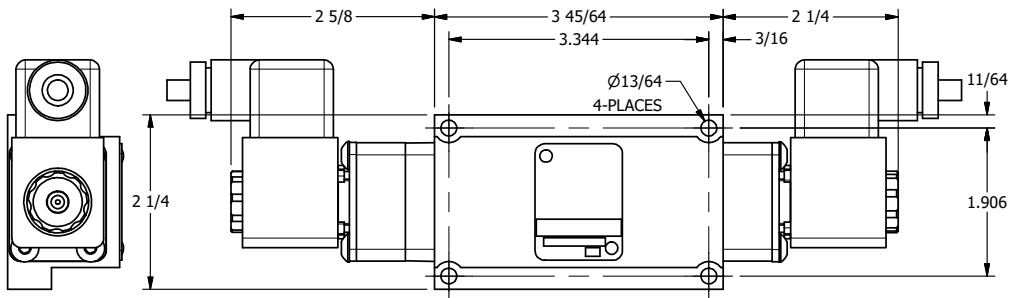

4 3 2 1

AAA
PRODUCTS
INTERNATIONAL

**AAA PRODUCTS
INTERNATIONAL**
7114 Harry Hines Blvd
Dallas, TX 75235

TITLE: 3/8" SUBPLATE, DBL SOL, 3 POS,
SPR CTR, SOL SHFT, FLOAT CTR SPL,
ATEX

DRAWING NO.:
DIM_ESY3PGT