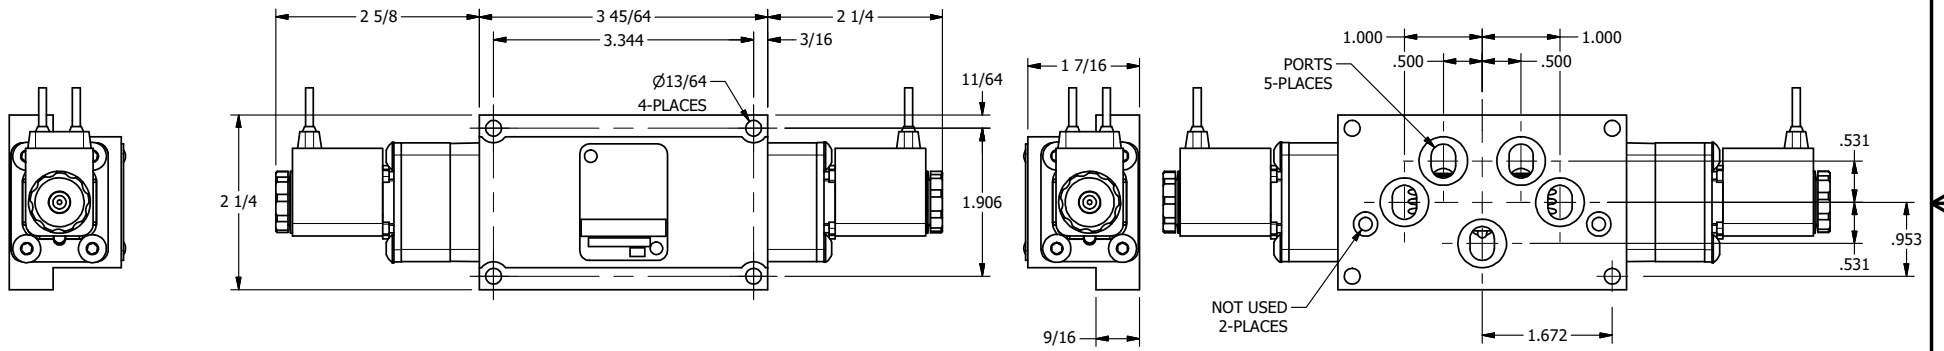

4

3

2

1

**AAA**  
PRODUCTS  
INTERNATIONAL

**AAA PRODUCTS  
INTERNATIONAL**  
7114 Harry Hines Blvd  
Dallas, TX 75235

TITLE: 3/8" SUBPLATE, DBL SOL, 3 POS,  
SPR CTR, SOL SHFT, FLOAT CTR SPL,  
FLYING LEAD, EXT PILOT

DRAWING NO.:  
DIM\_ESY3PGMZ

THE INFORMATION CONTAINED WITHIN THIS DOCUMENT IS PROPRIETARY TO AAA PRODUCTS AND MAY NOT BE DISCLOSED WITHOUT PRIOR WRITTEN CONSENT

4

3

2

1