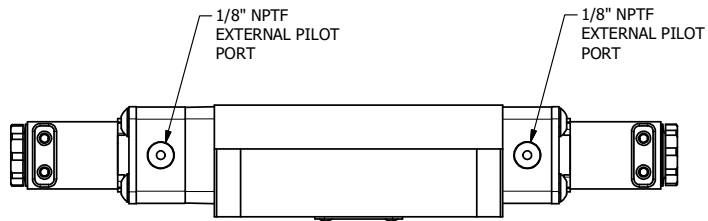

4

3

2

1

**AAA**  
PRODUCTS  
INTERNATIONAL

**AAA PRODUCTS  
INTERNATIONAL**  
7114 Harry Hines Blvd  
Dallas, TX 75235

TITLE: 3/8" SUBPLATE, DBL SOL, 3 POS,  
SPR CTR, SOL SHFT, FLOAT CTR SPL,  
FLYING LEAD, EXT PILOT