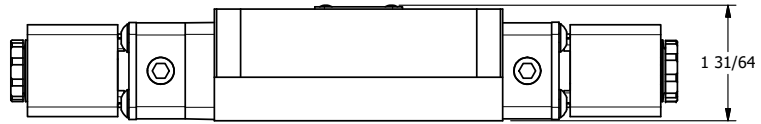

4

3

2

1

**AAA**  
PRODUCTS  
INTERNATIONAL

**AAA PRODUCTS  
INTERNATIONAL**  
7114 Harry Hines Blvd  
Dallas, TX 75235

TITLE: 3/8" SUBPLATE, DBL SOL, 3 POS,  
SPR CTR, SOL SHFT, FLOAT CTR SPL,  
HIGH TEMP, LCKNG OVRD