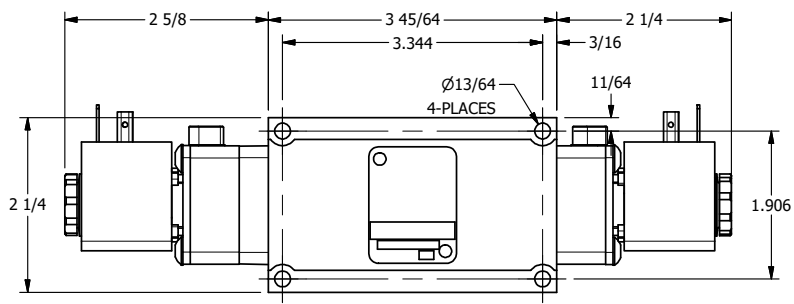

4

3

2

1

**AAA**  
PRODUCTS  
INTERNATIONAL

**AAA PRODUCTS  
INTERNATIONAL**  
7114 Harry Hines Blvd  
Dallas, TX 75235

TITLE: 3/8" SUBPLATE, DBL SOL, 3 POS,  
SPR CTR, SOL SHFT, FLOAT CTR SPL,  
HIGH TEMP, LCKNG OVRD

DRAWING NO.:  
DIM\_ESY3PGHO

THE INFORMATION CONTAINED WITHIN THIS DOCUMENT IS PROPRIETARY TO AAA PRODUCTS AND MAY NOT BE DISCLOSED WITHOUT PRIOR WRITTEN CONSENT

4

3

2

1

B

B