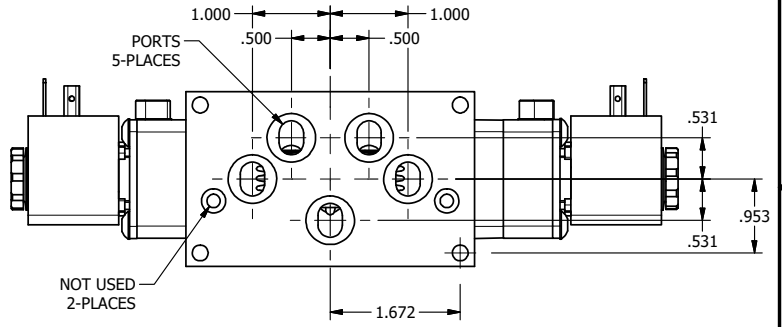

4

3

2

1

**AAA**  
PRODUCTS  
INTERNATIONAL

**AAA PRODUCTS  
INTERNATIONAL**  
7114 Harry Hines Blvd  
Dallas, TX 75235

TITLE: 3/8" SUBPLATE, DBL SOL, 3 POS,  
SPR CTR, SOL SHFT, FLOAT CTR SPL,  
HIGH TEMP, LCKNG OVRD