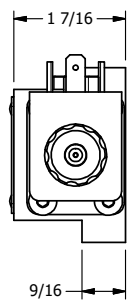

4

3

2

1

**AAA**  
PRODUCTS  
INTERNATIONAL

**AAA PRODUCTS  
INTERNATIONAL**  
7114 Harry Hines Blvd  
Dallas, TX 75235

TITLE: 3/8" SUBPLATE, DBL SOL, 3 POS,  
SPR CTR, SOL SHFT, FLOAT CTR SPL,  
HIGH TEMP, LCKNG OVRD

DRAWING NO.:  
DIM\_ESY3PGHO

THE INFORMATION CONTAINED WITHIN THIS DOCUMENT IS PROPRIETARY TO AAA PRODUCTS AND MAY NOT BE DISCLOSED WITHOUT PRIOR WRITTEN CONSENT

4

3

2

1

B

B