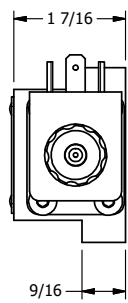

4

3

2

1

**AAA**  
PRODUCTS  
INTERNATIONAL

**AAA PRODUCTS  
INTERNATIONAL**  
7114 Harry Hines Blvd  
Dallas, TX 75235

TITLE: 3/8" SUBPLATE, DBL SOL, 3 POS,  
SPR CTR, SOL SHFT, FLOAT CTR SPL  
HIGH TEMP

DRAWING NO.:  
DIM\_ESY3PGH