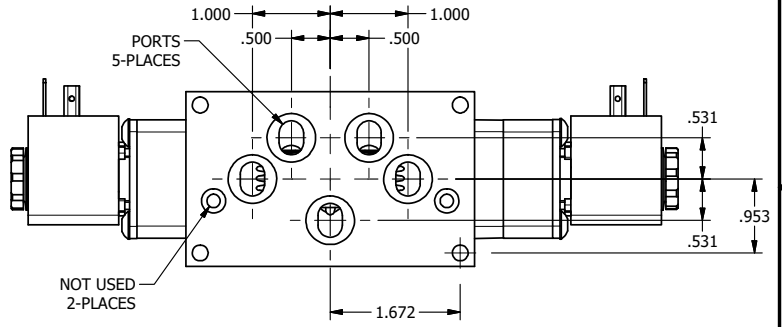

4

3

2

1

**AAA**  
PRODUCTS  
INTERNATIONAL

**AAA PRODUCTS  
INTERNATIONAL**  
7114 Harry Hines Blvd  
Dallas, TX 75235

TITLE: 3/8" SUBPLATE, DBL SOL, 3 POS,  
SPR CTR, SOL SHFT, FLOAT CTR SPL  
HIGH TEMP

DRAWING NO.:  
DIM\_ESY3PGH