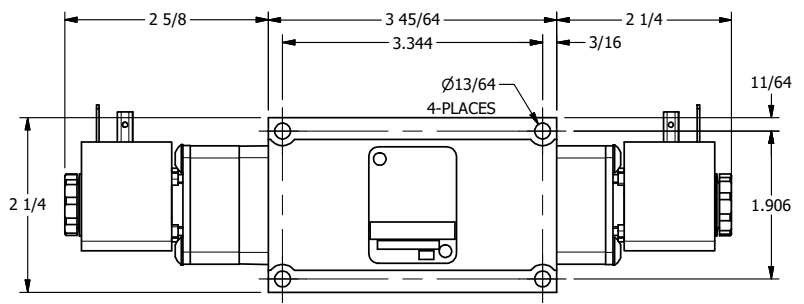

4

3

2

1

**AAA**  
PRODUCTS  
INTERNATIONAL

**AAA PRODUCTS  
INTERNATIONAL**  
7114 Harry Hines Blvd  
Dallas, TX 75235

TITLE: 3/8" SUBPLATE, DBL SOL, 3 POS,  
SPR CTR, SOL SHFT, FLOAT CTR SPL  
HIGH TEMP

DRAWING NO.:  
DIM\_ESY3PGH