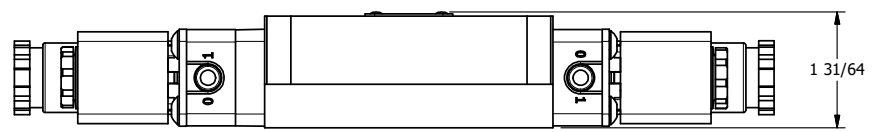

4 | 3 | 2 | 1

4 | 3 | 2

**AAA**  
PRODUCTS  
INTERNATIONAL

**AAA PRODUCTS  
INTERNATIONAL**  
7114 Harry Hines Blvd  
Dallas, TX 75235

TITLE: 3/8" SUBPLATE, DBL SOL, 3 POS,  
SPR CTR, SOL SHFT, FLOAT CTR SPL,  
INTR SAFE, EXT PILOT