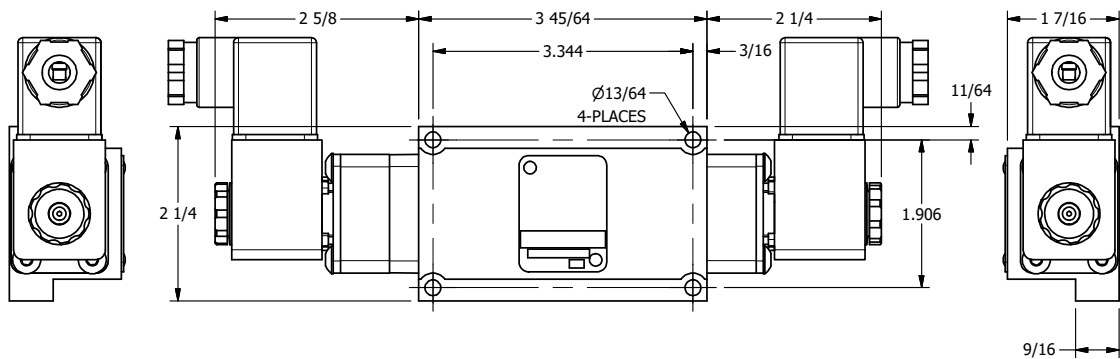

4 | 3 | 2 | 1

4 | 3 | 2

**AAA**  
PRODUCTS  
INTERNATIONAL

**AAA PRODUCTS  
INTERNATIONAL**  
7114 Harry Hines Blvd  
Dallas, TX 75235

TITLE: 3/8" SUBPLATE, DBL SOL, 3 POS,  
SPR CTR, SOL SHFT, FLOAT CTR SPL,  
INTR SAFE, EXT PILOT

DRAWING NO.:  
DIM\_ESY3PGAZ

THE INFORMATION CONTAINED WITHIN THIS DOCUMENT IS PROPRIETARY TO AAA PRODUCTS AND MAY NOT BE DISCLOSED WITHOUT PRIOR WRITTEN CONSENT