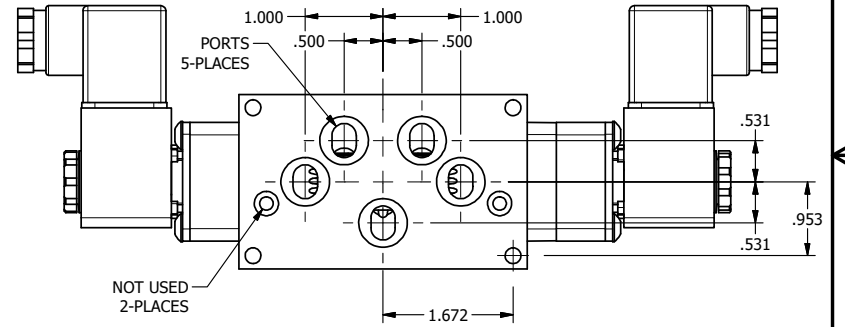

4 | 3 | 2 | 1

4 | 3 | 2

**AAA**  
PRODUCTS  
INTERNATIONAL

**AAA PRODUCTS  
INTERNATIONAL**  
7114 Harry Hines Blvd  
Dallas, TX 75235

TITLE: 3/8" SUBPLATE, DBL SOL, 3 POS,  
SPR CTR, SOL SHFT, FLOAT CTR SPL,  
INTR SAFE, EXT PILOT

DRAWING NO.:  
DIM\_ESY3PGAZ

THE INFORMATION CONTAINED WITHIN THIS DOCUMENT IS PROPRIETARY TO AAA PRODUCTS AND MAY NOT BE DISCLOSED WITHOUT PRIOR WRITTEN CONSENT