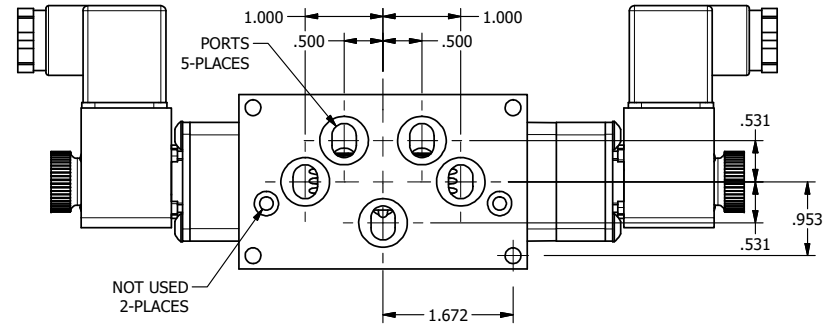

4 3 2 1

4 3 2

AAA
PRODUCTS
INTERNATIONAL

**AAA PRODUCTS
INTERNATIONAL**
7114 Harry Hines Blvd
Dallas, TX 75235

TITLE: 3/8" SUBPLATE, DBL SOL, 3 POS,
FLOAT SPR CTR, INTR SAFE,
DUST EXCLDR, EXT PILOT

DRAWING NO.:
DIM_ESY3PGALZ