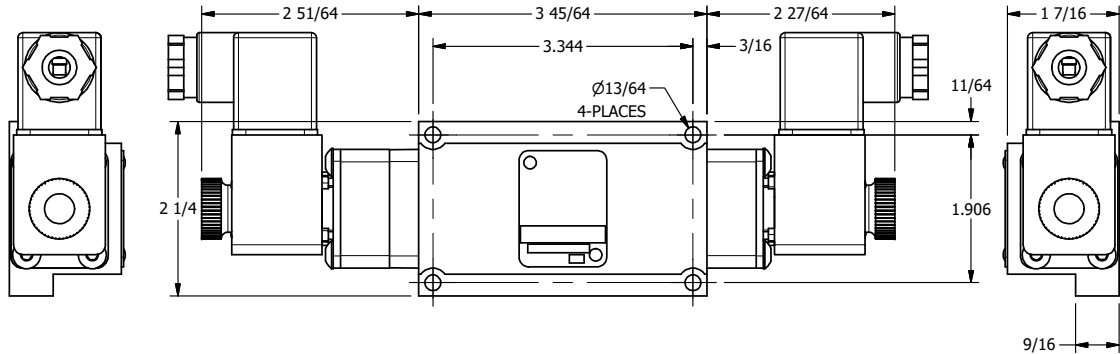

4 3 2 1

4 3 2

AAA
PRODUCTS
INTERNATIONAL

**AAA PRODUCTS
INTERNATIONAL**
7114 Harry Hines Blvd
Dallas, TX 75235

TITLE: 3/8" SUBPLATE, DBL SOL, 3 POS,
FLOAT SPR CTR, INTR SAFE,
DUST EXCLDR, EXT PILOT

DRAWING NO.:
DIM_ESY3PGALZ