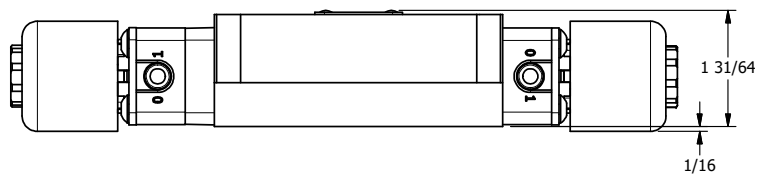

4

3

2

1

AAA
PRODUCTS
INTERNATIONAL

**AAA PRODUCTS
INTERNATIONAL**
7114 Harry Hines Blvd
Dallas, TX 75235

TITLE: 3/8" SUBPLATE, DBL SOL, 3 POS,
SPR CTR, SOL SHFT, REGEN CTR SPL,
EXPL PROOF, EXT PILOT

DRAWING NO.:
DIM_ESY3PDXZ