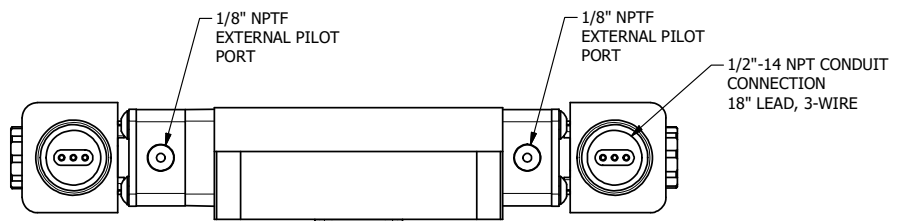

4

3

2

1

AAA
PRODUCTS
INTERNATIONAL

**AAA PRODUCTS
INTERNATIONAL**
7114 Harry Hines Blvd
Dallas, TX 75235

TITLE: 3/8" SUBPLATE, DBL SOL, 3 POS,
SPR CTR, SOL SHFT, REGEN CTR SPL,
EXPL PROOF, EXT PILOT

DRAWING NO.:
DIM_ESY3PDXZ