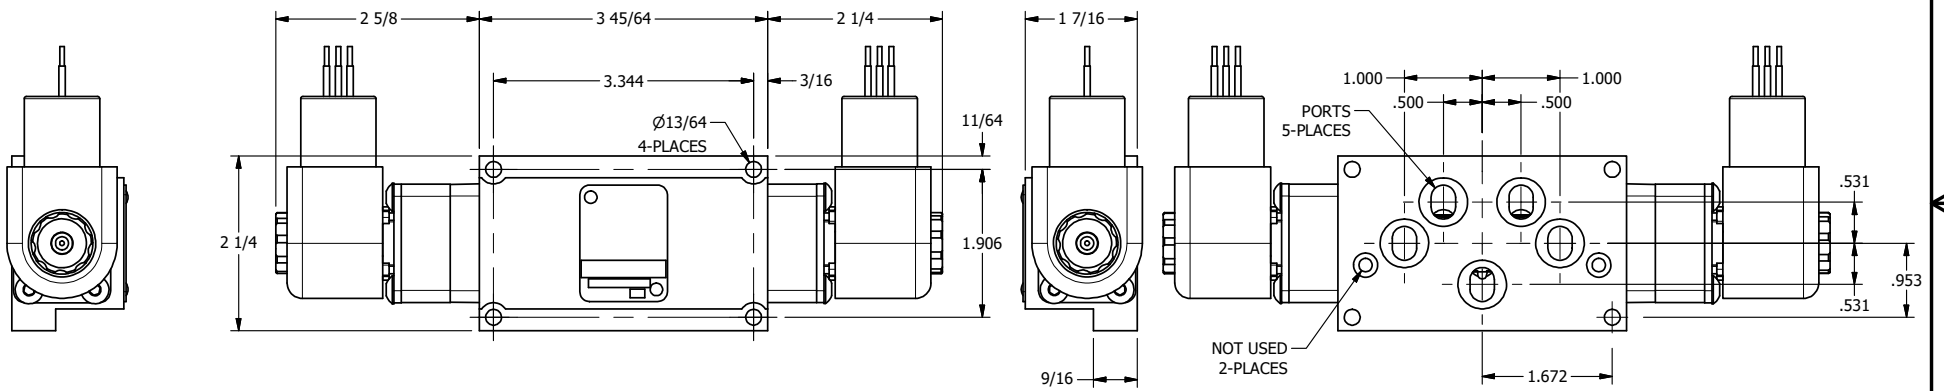

4

3

2

1

AAA
PRODUCTS
INTERNATIONAL

**AAA PRODUCTS
INTERNATIONAL**
7114 Harry Hines Blvd
Dallas, TX 75235

TITLE: 3/8" SUBPLATE, DBL SOL, 3 POS,
SPR CTR, SOL SHFT, REGEN CTR SPL,
EXPL PROOF, EXT PILOT

DRAWING NO.:
DIM_ESY3PDXZ