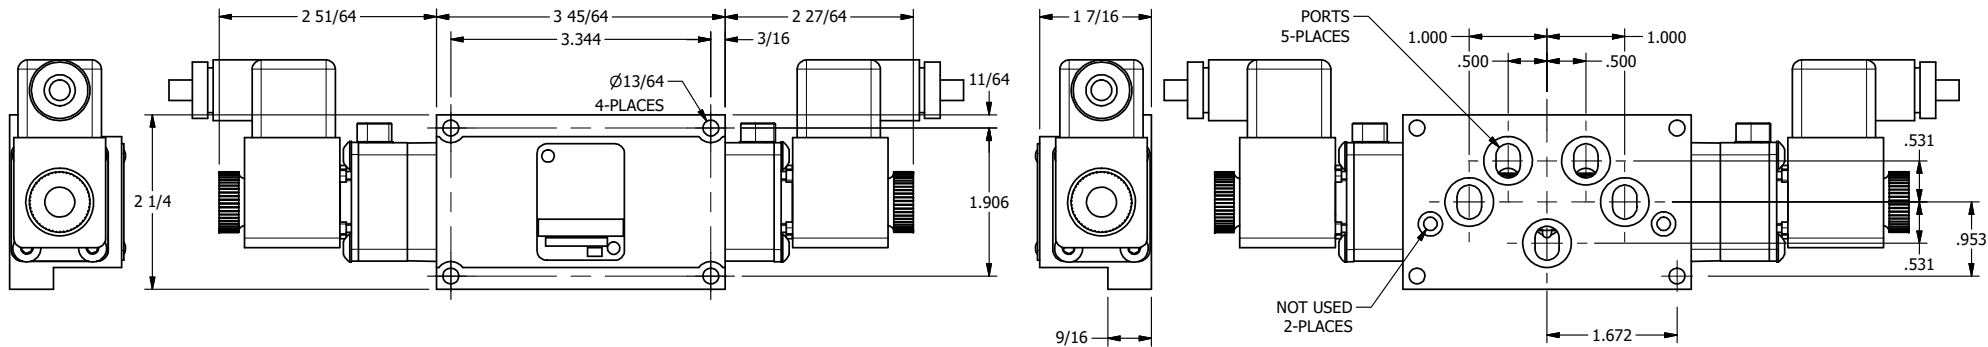

4 | 3 | 2 | 1

4 | 3 | 2

AAA
PRODUCTS
INTERNATIONAL

**AAA PRODUCTS
INTERNATIONAL**
7114 Harry Hines Blvd
Dallas, TX 75235

TITLE: 3/8" SUBPLATE, DBL SOL, 3 POS,
SPR CTR, SOL SHFT, REGEN CTR SPL,
ATEX, LCKNG OVRD, DUST EXCLDR

DRAWING NO.:
DIM_ESY3PDTOL

THE INFORMATION CONTAINED WITHIN THIS DOCUMENT IS PROPRIETARY TO AAA PRODUCTS AND MAY NOT BE DISCLOSED WITHOUT PRIOR WRITTEN CONSENT