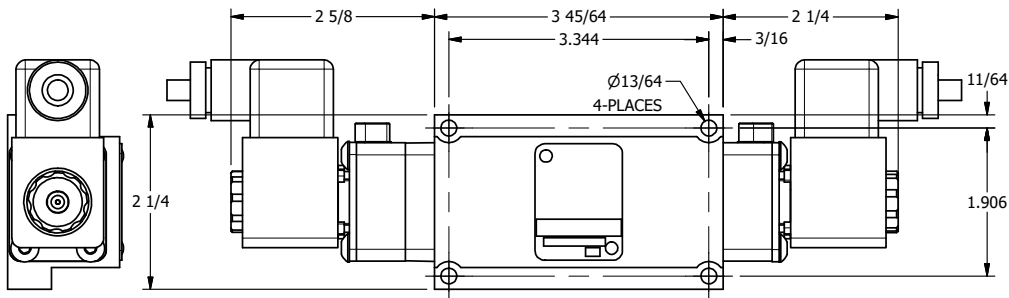

4 | 3 | 2 | 1

4 | 3 | 2

**AAA PRODUCTS
INTERNATIONAL**
7114 Harry Hines Blvd
Dallas, TX 75235

TITLE: 3/8" SUBPLATE, DBL SOL, 3 POS,
SPR CTR, SOL SHFT, REGEN CTR SPL,
ATEX, LCKNG OVRD

DRAWING NO.:
DIM_ESY3PDTO