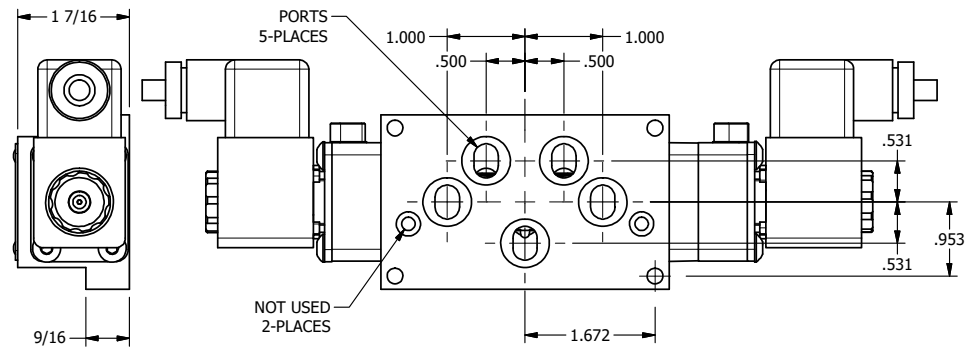

4 | 3 | 2 | 1

4 | 3 | 2

**AAA PRODUCTS
INTERNATIONAL**
7114 Harry Hines Blvd
Dallas, TX 75235

TITLE: 3/8" SUBPLATE, DBL SOL, 3 POS,
SPR CTR, SOL SHFT, REGEN CTR SPL,
ATEX, LCKNG OVRD

DRAWING NO.:
DIM_ESY3PDTO