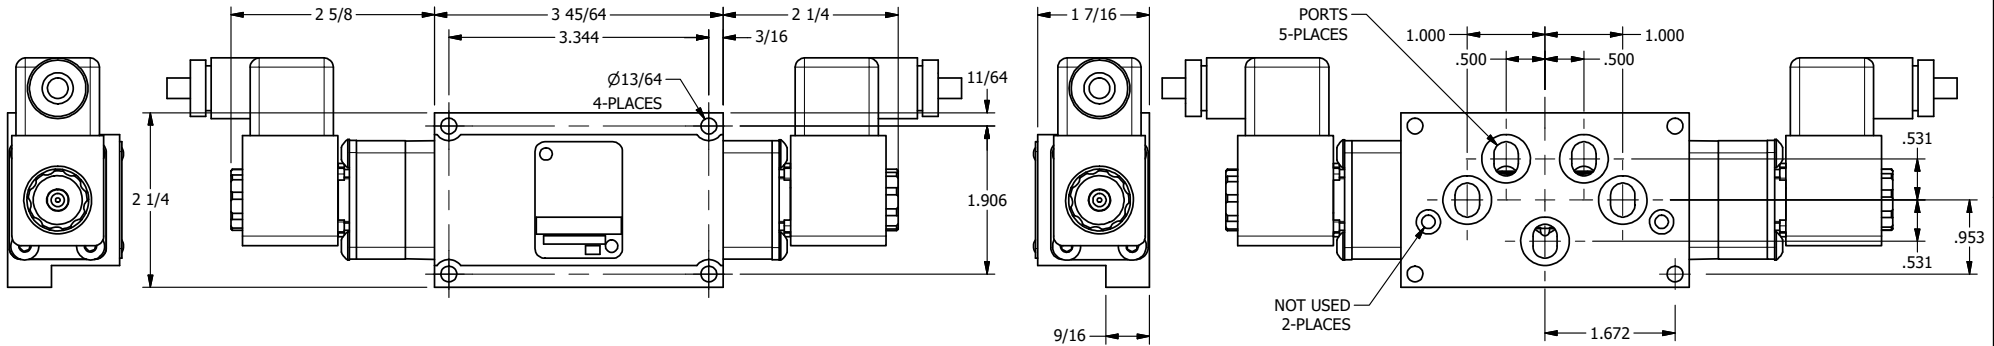

4 | 3 | 2 | 1

AAA
PRODUCTS
INTERNATIONAL

**AAA PRODUCTS
INTERNATIONAL**
7114 Harry Hines Blvd
Dallas, TX 75235

TITLE: $\frac{3}{8}$ " SUBPLATE, DBL SOL, 3 POS,
SPR CTR, SOL SHFT, REGEN CTR SPL,
ATEX

DRAWING NO.:
DIM_ESY3PDT