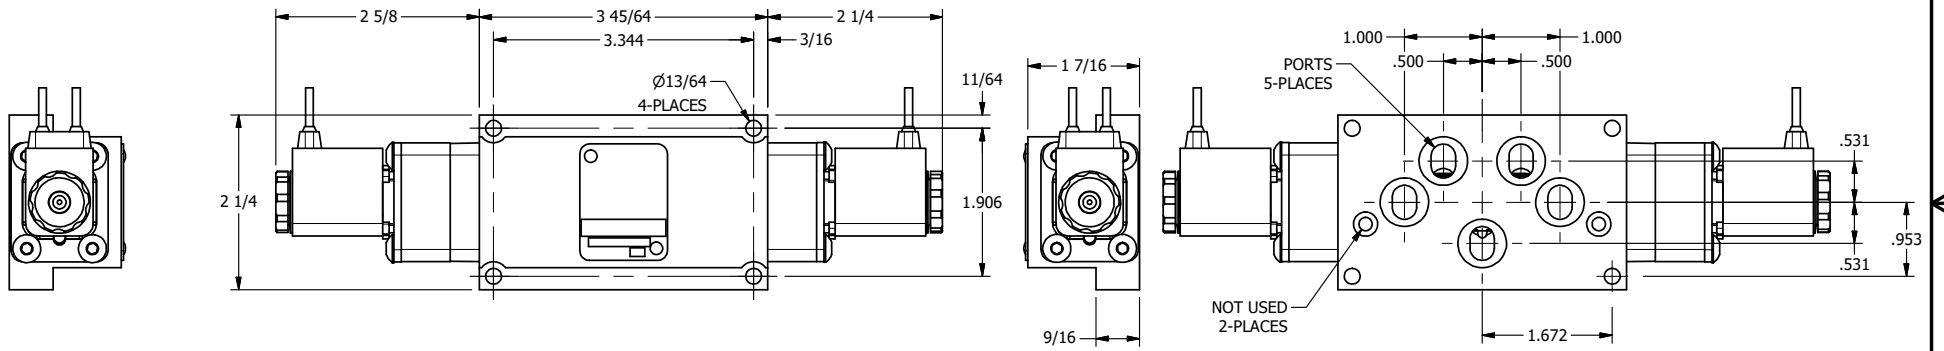

4

3

2

1

AAA
PRODUCTS
INTERNATIONAL

**AAA PRODUCTS
INTERNATIONAL**
7114 Harry Hines Blvd
Dallas, TX 75235

TITLE: 3/8" SUBPLATE, DBL SOL, 3 POS,
SPR CTR, SOL SHFT, REGEN CTR SPL,
FLYING LEAD, EXT PILOT

DRAWING NO.:
DIM_ESY3PDMZ