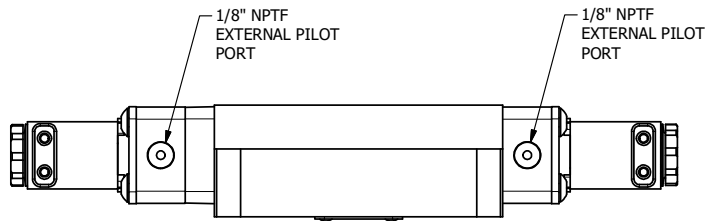

4

3

2

1

AAA
PRODUCTS
INTERNATIONAL

**AAA PRODUCTS
INTERNATIONAL**
7114 Harry Hines Blvd
Dallas, TX 75235

TITLE: 3/8" SUBPLATE, DBL SOL, 3 POS,
SPR CTR, SOL SHFT, REGEN CTR SPL,
FLYING LEAD, EXT PILOT

DRAWING NO.:
DIM_ESY3PDMZ