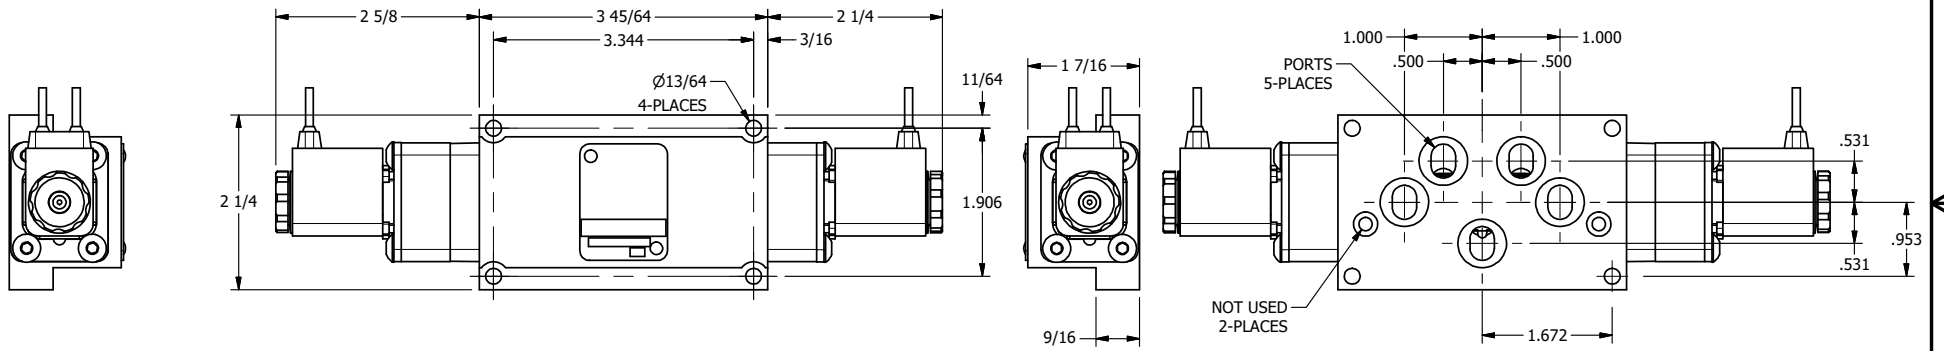

4

3

2

1

AAA
PRODUCTS
INTERNATIONAL

**AAA PRODUCTS
INTERNATIONAL**
7114 Harry Hines Blvd
Dallas, TX 75235

TITLE: 3/8" SUBPLATE, DBL SOL, 3 POS,
SPR CTR, SOL SHFT, REGEN CTR SPL,
FLYING LEAD

DRAWING NO.:
DIM_ESY3PDM