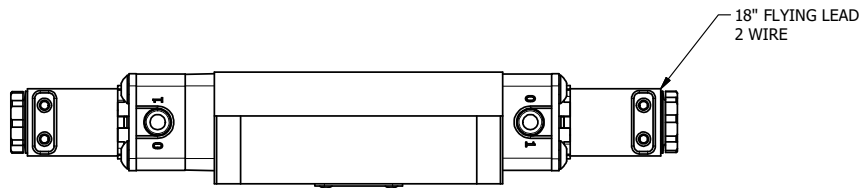

4

3

2

1

AAA
PRODUCTS
INTERNATIONAL

**AAA PRODUCTS
INTERNATIONAL**
7114 Harry Hines Blvd
Dallas, TX 75235

TITLE: 3/8" SUBPLATE, DBL SOL, 3 POS,
SPR CTR, SOL SHFT, REGEN CTR SPL,
FLYING LEAD

DRAWING NO.:
DIM_ESY3PDM