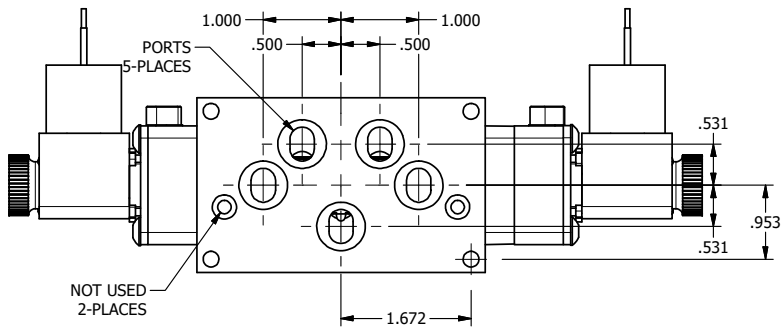

1/2"-14 NPT CONDUIT CONNECTION  
18" LEAD, 3 WIRE

1 31/64

**AAA**  
PRODUCTS  
INTERNATIONAL

**AAA PRODUCTS INTERNATIONAL**  
7114 Harry Hines Blvd  
Dallas, TX 75235

TITLE: 3/8" SUBPLATE, DBL SOL, 3 POS,  
SPR CTR, REGEN CTR SPL, MOLD-OVER,  
LCKNG OVRD, DUST EXCLDR