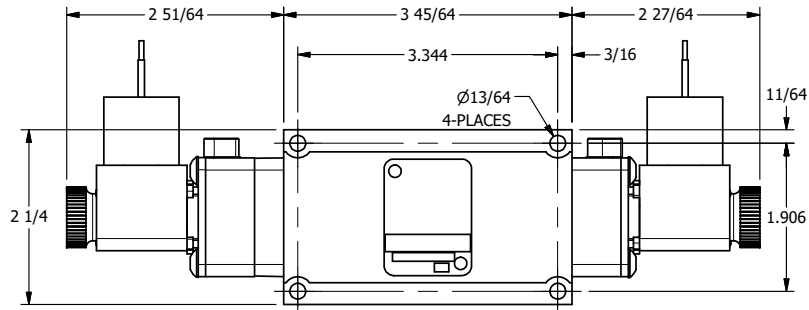

1/2"-14 NPT CONDUIT CONNECTION  
18" LEAD, 3 WIRE

1 31/64

**AAA**  
PRODUCTS  
INTERNATIONAL

**AAA PRODUCTS INTERNATIONAL**  
7114 Harry Hines Blvd  
Dallas, TX 75235

TITLE: 3/8" SUBPLATE, DBL SOL, 3 POS,  
SPR CTR, REGEN CTR SPL, MOLD-OVER,  
LCKNG OVRD, DUST EXCLDR