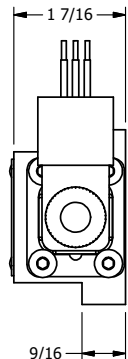

1/2"-14 NPT CONDUIT CONNECTION  
18" LEAD, 3 WIRE

1 31/64

**AAA**  
PRODUCTS  
INTERNATIONAL

**AAA PRODUCTS INTERNATIONAL**  
7114 Harry Hines Blvd  
Dallas, TX 75235

TITLE: 3/8" SUBPLATE, DBL SOL, 3 POS,  
SPR CTR, REGEN CTR SPL, MOLD-OVER,  
LCKNG OVRD, DUST EXCLDR

DRAWING NO.:  
DIM\_ESY3PDJOL

THE INFORMATION CONTAINED WITHIN THIS DOCUMENT IS PROPRIETARY TO AAA PRODUCTS AND MAY NOT BE DISCLOSED WITHOUT PRIOR WRITTEN CONSENT