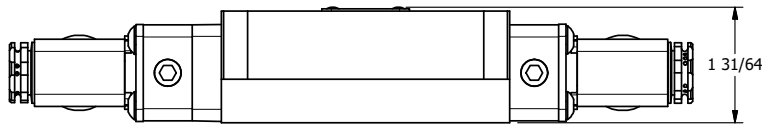

1/2"-14 NPT CONDUIT CONNECTION  
18" LEAD, 3 WIRE

1 31/64

**AAA**  
PRODUCTS  
INTERNATIONAL

**AAA PRODUCTS  
INTERNATIONAL**  
7114 Harry Hines Blvd  
Dallas, TX 75235

TITLE: 3/8" SUBPLATE, DBL SOL, 3 POS,  
SPR CTR, SOL SHFT, REGEN CTR SPL,  
MOLD-OVER, SIDE VENT