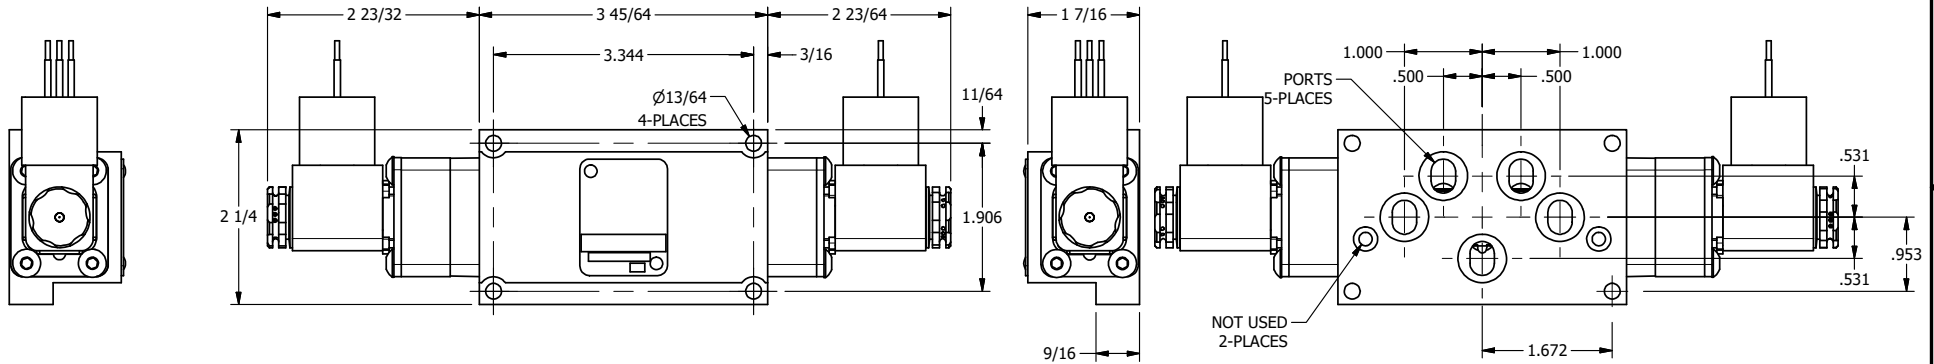

1/2"-14 NPT CONDUIT CONNECTION  
18" LEAD, 3 WIRE

1 31/64

**AAA**  
PRODUCTS  
INTERNATIONAL

**AAA PRODUCTS  
INTERNATIONAL**  
7114 Harry Hines Blvd  
Dallas, TX 75235

TITLE: 3/8" SUBPLATE, DBL SOL, 3 POS,  
SPR CTR, SOL SHFT, REGEN CTR SPL,  
MOLD-OVER, SIDE VENT

DRAWING NO.:  
DIM\_ESY3PDJC

THE INFORMATION CONTAINED WITHIN THIS DOCUMENT IS PROPRIETARY TO AAA PRODUCTS AND MAY NOT BE DISCLOSED WITHOUT PRIOR WRITTEN CONSENT