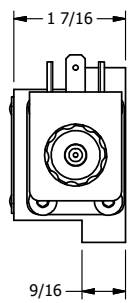

4

3

2

1

**AAA**  
PRODUCTS  
INTERNATIONAL

**AAA PRODUCTS  
INTERNATIONAL**  
7114 Harry Hines Blvd  
Dallas, TX 75235

TITLE: 3/8" SUBPLATE, DBL SOL, 3 POS,  
SPR CTR, SOL SHFT, REGEN CTR SPL  
HIGH TEMP

DRAWING NO.:  
DIM\_ESY3PDH