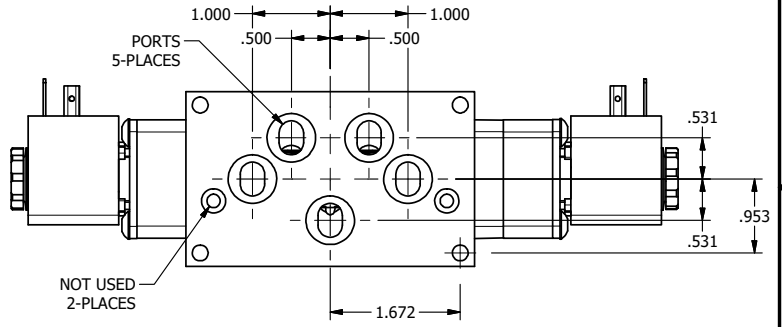

4

3

2

1

**AAA**  
PRODUCTS  
INTERNATIONAL

**AAA PRODUCTS  
INTERNATIONAL**  
7114 Harry Hines Blvd  
Dallas, TX 75235

TITLE: 3/8" SUBPLATE, DBL SOL, 3 POS,  
SPR CTR, SOL SHFT, REGEN CTR SPL  
HIGH TEMP

DRAWING NO.:  
DIM\_ESY3PDH