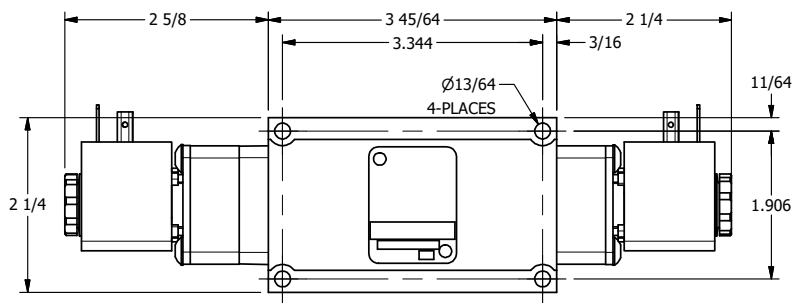

4

3

2

1

**AAA**  
PRODUCTS  
INTERNATIONAL

**AAA PRODUCTS  
INTERNATIONAL**  
7114 Harry Hines Blvd  
Dallas, TX 75235

TITLE: 3/8" SUBPLATE, DBL SOL, 3 POS,  
SPR CTR, SOL SHFT, REGEN CTR SPL  
HIGH TEMP

DRAWING NO.:  
DIM\_ESY3PDH