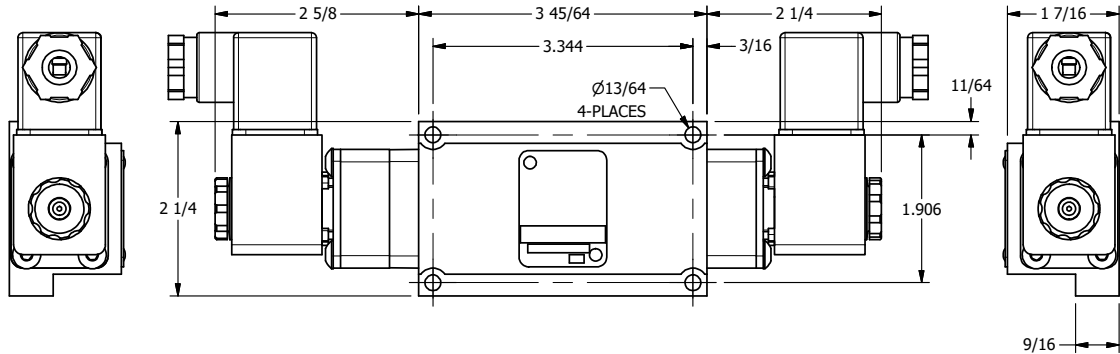

4 | 3 | 2 | 1

4 | 3 | 2

AAA
PRODUCTS
INTERNATIONAL

**AAA PRODUCTS
INTERNATIONAL**
7114 Harry Hines Blvd
Dallas, TX 75235

TITLE: 3/8" SUBPLATE, DBL SOL, 3 POS,
SPR CTR, SOL SHFT, REGEN CTR SPL,
INTR SAFE, EXT PILOT

DRAWING NO.:
DIM_ESY3PDAZ

THE INFORMATION CONTAINED WITHIN THIS DOCUMENT IS PROPRIETARY TO AAA PRODUCTS AND MAY NOT BE DISCLOSED WITHOUT PRIOR WRITTEN CONSENT