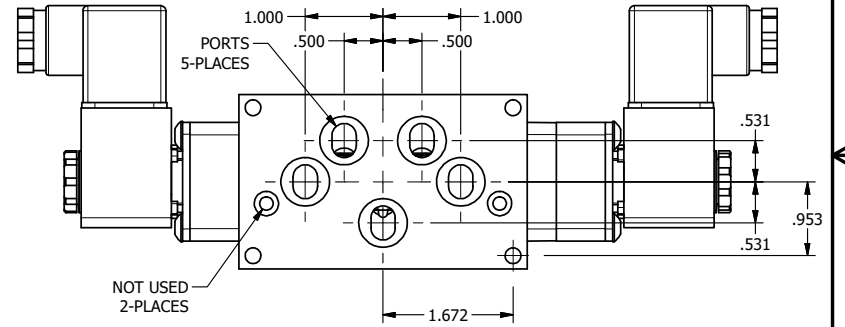

4 | 3 | 2 | 1

4 | 3 | 2

AAA
PRODUCTS
INTERNATIONAL

**AAA PRODUCTS
INTERNATIONAL**
7114 Harry Hines Blvd
Dallas, TX 75235

TITLE: 3/8" SUBPLATE, DBL SOL, 3 POS,
SPR CTR, SOL SHFT, REGEN CTR SPL,
INTR SAFE, EXT PILOT

DRAWING NO.:
DIM_ESY3PDAZ

THE INFORMATION CONTAINED WITHIN THIS DOCUMENT IS PROPRIETARY TO AAA PRODUCTS AND MAY NOT BE DISCLOSED WITHOUT PRIOR WRITTEN CONSENT