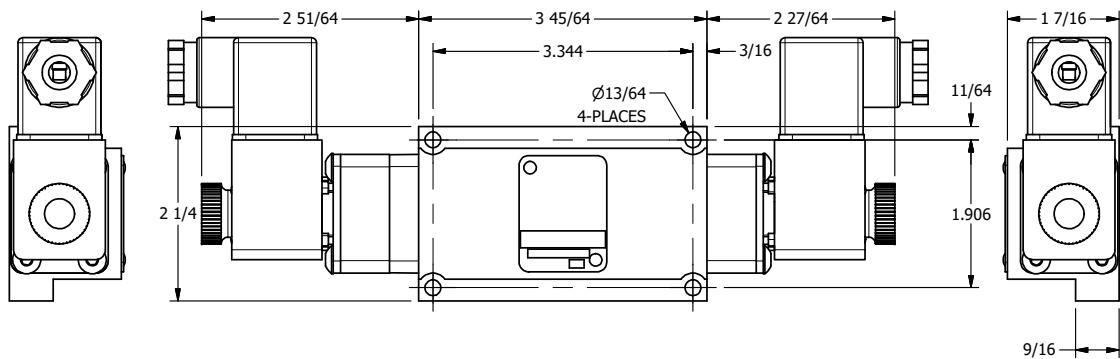

4 | 3 | 2 | 1

4 | 3 | 2

AAA
PRODUCTS
INTERNATIONAL

**AAA PRODUCTS
INTERNATIONAL**
7114 Harry Hines Blvd
Dallas, TX 75235

TITLE: 3/8" SUBPLATE, DBL SOL, 3 POS,
REGEN SPR CTR, INTR SAFE,
DUST EXCLDR, EXT PILOT

DRAWING NO.:
DIM_ESY3PDALZ

THE INFORMATION CONTAINED WITHIN THIS DOCUMENT IS PROPRIETARY TO AAA PRODUCTS AND MAY NOT BE DISCLOSED WITHOUT PRIOR WRITTEN CONSENT