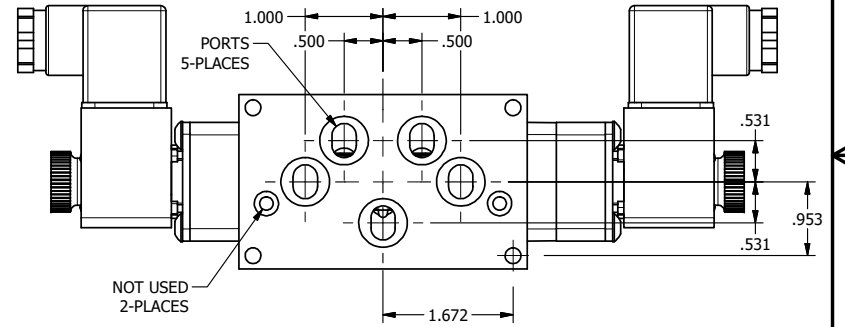

4 | 3 | 2 | 1

4 | 3 | 2

AAA
PRODUCTS
INTERNATIONAL

**AAA PRODUCTS
INTERNATIONAL**
7114 Harry Hines Blvd
Dallas, TX 75235

TITLE: 3/8" SUBPLATE, DBL SOL, 3 POS,
REGEN SPR CTR, INTR SAFE,
DUST EXCLDR, EXT PILOT

DRAWING NO.:
DIM_ESY3PDALZ

THE INFORMATION CONTAINED WITHIN THIS DOCUMENT IS PROPRIETARY TO AAA PRODUCTS AND MAY NOT BE DISCLOSED WITHOUT PRIOR WRITTEN CONSENT