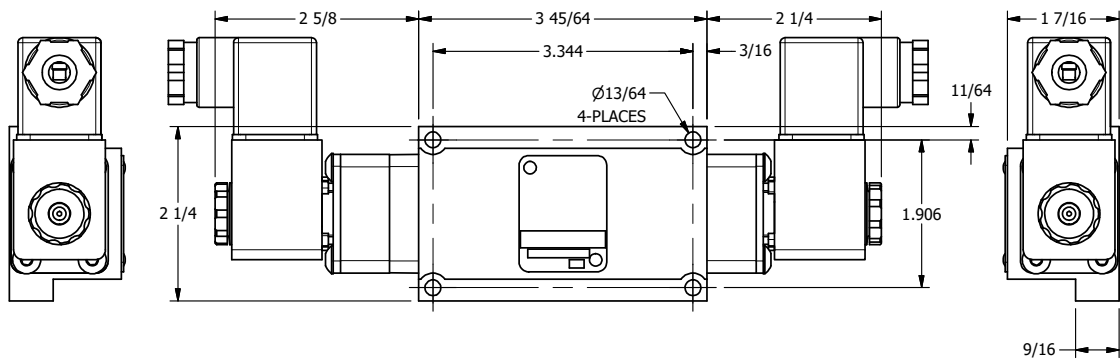

4 | 3 | 2 | 1

4 | 3 | 2

AAA
PRODUCTS
INTERNATIONAL

**AAA PRODUCTS
INTERNATIONAL**
7114 Harry Hines Blvd
Dallas, TX 75235

TITLE: 3/8" SUBPLATE, DBL SOL, 3 POS,
SPR CTR, SOL SHFT, CLSD CTR SPL,
INTR SAFE, EXT PILOT

DRAWING NO.:
DIM_ESY3PAZ

THE INFORMATION CONTAINED WITHIN THIS DOCUMENT IS PROPRIETARY TO AAA PRODUCTS AND MAY NOT BE DISCLOSED WITHOUT PRIOR WRITTEN CONSENT