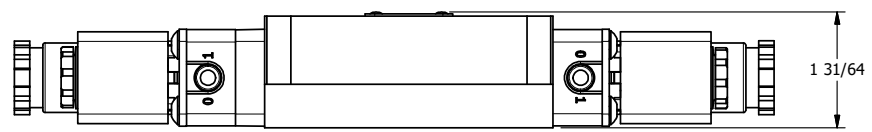

4 | 3 | 2 | 1

4 | 3 | 2

AAA
PRODUCTS
INTERNATIONAL

**AAA PRODUCTS
INTERNATIONAL**
7114 Harry Hines Blvd
Dallas, TX 75235

TITLE: 3/8" SUBPLATE, DBL SOL, 3 POS,
SPR CTR, SOL SHFT, CLSD CTR SPL,
INTR SAFE, EXT PILOT