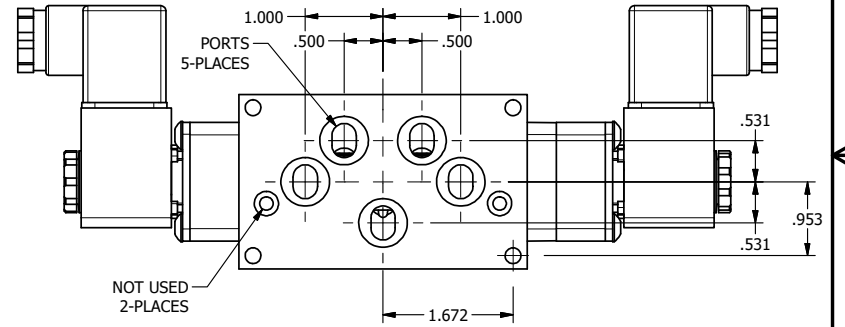

4 | 3 | 2 | 1

4 | 3 | 2

AAA
PRODUCTS
INTERNATIONAL

**AAA PRODUCTS
INTERNATIONAL**
7114 Harry Hines Blvd
Dallas, TX 75235

TITLE: 3/8" SUBPLATE, DBL SOL, 3 POS,
SPR CTR, SOL SHFT, CLSD CTR SPL,
INTR SAFE, EXT PILOT

DRAWING NO.:
DIM_ESY3PAZ

THE INFORMATION CONTAINED WITHIN THIS DOCUMENT IS PROPRIETARY TO AAA PRODUCTS AND MAY NOT BE DISCLOSED WITHOUT PRIOR WRITTEN CONSENT