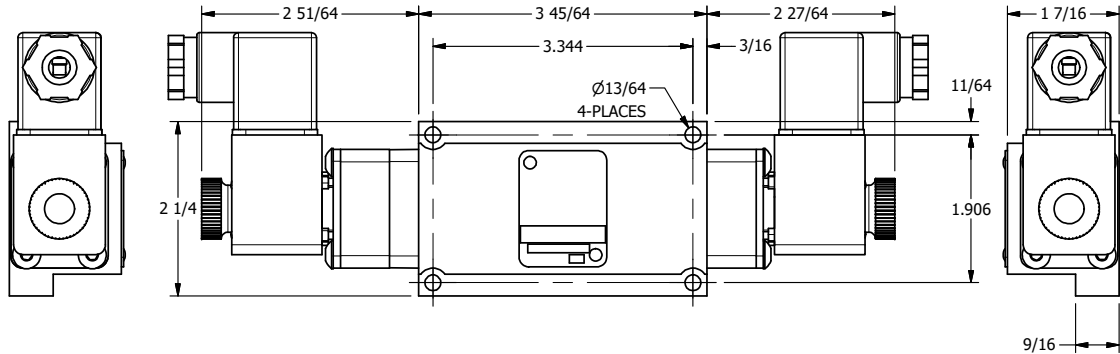

4 3 2 1

4 3 2 1

AAA
PRODUCTS
INTERNATIONAL

**AAA PRODUCTS
INTERNATIONAL**
7114 Harry Hines Blvd
Dallas, TX 75235

TITLE: 3/8" SUBPLATE, DBL SOL, 3 POS,
CLSD SPR CTR, INTR SAFE,
DUST EXCLDR, EXT PILOT

DRAWING NO.:
DIM_ESY3PALZ