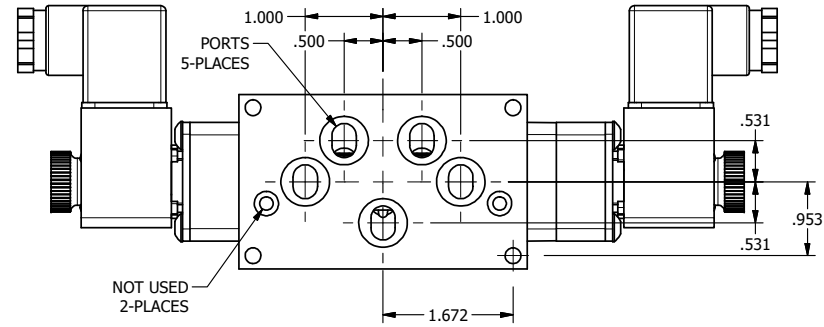

4 3 2 1

4 3 2 1

AAA
PRODUCTS
INTERNATIONAL

**AAA PRODUCTS
INTERNATIONAL**
7114 Harry Hines Blvd
Dallas, TX 75235

TITLE: 3/8" SUBPLATE, DBL SOL, 3 POS,
CLSD SPR CTR, INTR SAFE,
DUST EXCLDR, EXT PILOT

DRAWING NO.:
DIM_ESY3PALZ