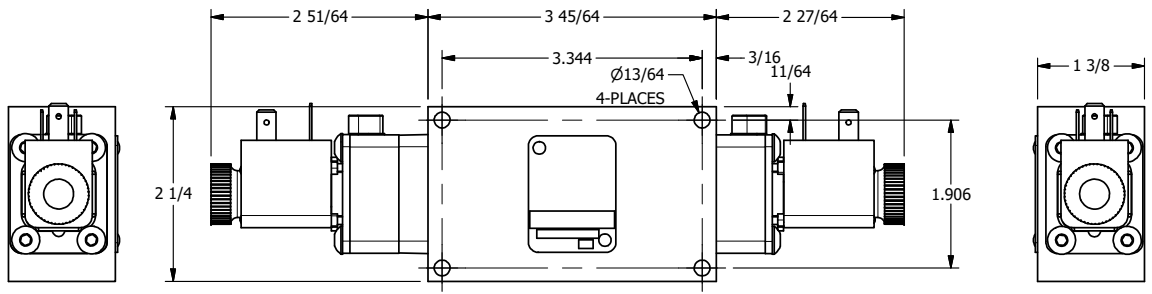

4 3 2 1

4 3 2

**AAA**  
PRODUCTS  
INTERNATIONAL

**AAA PRODUCTS  
INTERNATIONAL**  
7114 Harry Hines Blvd  
Dallas, TX 75235

TITLE: 3/8" SIDE PORT, DBL SOL, 3 POS,  
SPR CTR, SOL SHFT, CLSD CTR SPL,  
LCKNG OVRD, DUST EXCLDR

DRAWING NO.:  
DIM\_ESY30L

THE INFORMATION CONTAINED WITHIN THIS DOCUMENT IS PROPRIETARY TO AAA PRODUCTS AND MAY NOT BE DISCLOSED WITHOUT PRIOR WRITTEN CONSENT