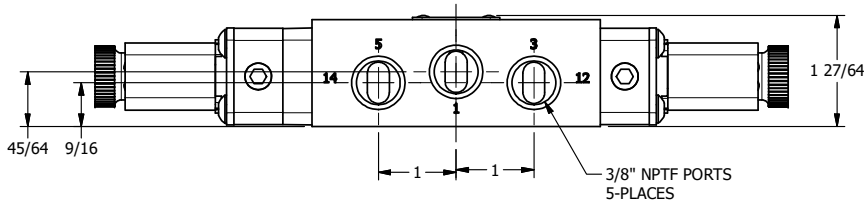

4 3 2 1

4 3 2

**AAA**  
PRODUCTS  
INTERNATIONAL

**AAA PRODUCTS  
INTERNATIONAL**  
7114 Harry Hines Blvd  
Dallas, TX 75235

TITLE: 3/8" SIDE PORT, DBL SOL, 3 POS,  
SPR CTR, SOL SHFT, CLSD CTR SPL,  
LCKNG OVRD, DUST EXCLDR

DRAWING NO.:  
DIM\_ESY30L

THE INFORMATION CONTAINED WITHIN THIS DOCUMENT IS PROPRIETARY TO AAA PRODUCTS AND MAY NOT BE DISCLOSED WITHOUT PRIOR WRITTEN CONSENT