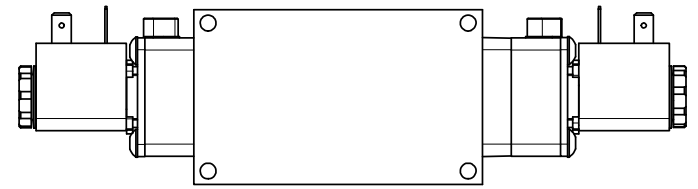

4

3

2

1

9/16

9/16

9/16

11mm/INDUSTRIAL TYPE B
DIN 43650 STYLE

AAA
PRODUCTS
INTERNATIONAL

**AAA PRODUCTS
INTERNATIONAL**
7114 Harry Hines Blvd
Dallas, TX 75235

TITLE: 3/8" SIDE PORT, DBL SOL, 3 POS,
SPR CTR, SOL SHFT, CLSD CTR SPL,
LCKNG OVRD

DRAWING NO.:
DIM_ESY30

THE INFORMATION CONTAINED WITHIN THIS DOCUMENT IS PROPRIETARY TO AAA PRODUCTS AND MAY NOT BE DISCLOSED WITHOUT PRIOR WRITTEN CONSENT