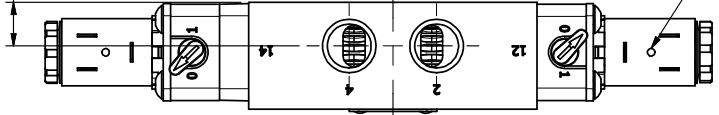

AAA
PRODUCTS
INTERNATIONAL

**AAA PRODUCTS
INTERNATIONAL**
7114 Harry Hines Blvd
Dallas, TX 75235

TITLE: 3/8" SIDE PORT, DBL SOL, 3 POS,
SPR CTR, SOL SHFT, CLSD CTR SPL,
LCKNG OVRD

DRAWING NO.:
DIM_ESY30

THE INFORMATION CONTAINED WITHIN THIS DOCUMENT IS PROPRIETARY TO AAA PRODUCTS AND MAY NOT BE DISCLOSED WITHOUT PRIOR WRITTEN CONSENT