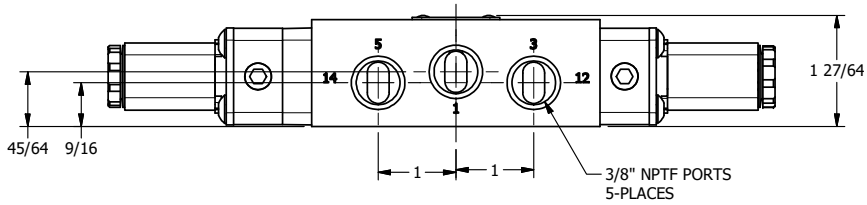

4

3

2

1

9/16

9/16

9/16

11mm/INDUSTRIAL TYPE B
DIN 43650 STYLE

AAA
PRODUCTS
INTERNATIONAL

**AAA PRODUCTS
INTERNATIONAL**
7114 Harry Hines Blvd
Dallas, TX 75235

TITLE: 3/8" SIDE PORT, DBL SOL, 3 POS,
SPR CTR, SOL SHFT, CLSD CTR SPL,
LCKNG OVRD

DRAWING NO.:
DIM_ESY30

THE INFORMATION CONTAINED WITHIN THIS DOCUMENT IS PROPRIETARY TO AAA PRODUCTS AND MAY NOT BE DISCLOSED WITHOUT PRIOR WRITTEN CONSENT