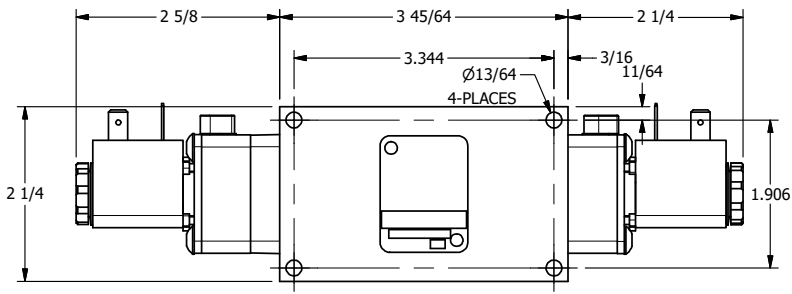

4

3

2

1

9/16

9/16

9/16

11mm/INDUSTRIAL TYPE B
DIN 43650 STYLE

AAA
PRODUCTS
INTERNATIONAL

**AAA PRODUCTS
INTERNATIONAL**
7114 Harry Hines Blvd
Dallas, TX 75235

TITLE: 3/8" SIDE PORT, DBL SOL, 3 POS,
SPR CTR, SOL SHFT, CLSD CTR SPL,
LCKNG OVRD

DRAWING NO.:
DIM_ESY30

THE INFORMATION CONTAINED WITHIN THIS DOCUMENT IS PROPRIETARY TO AAA PRODUCTS AND MAY NOT BE DISCLOSED WITHOUT PRIOR WRITTEN CONSENT