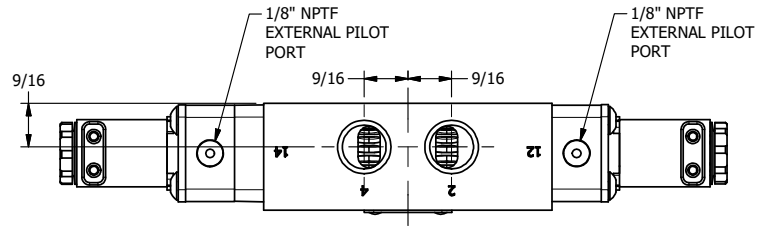

4 3 2 1

B

B

A

A

4 3 2

AAA
PRODUCTS
INTERNATIONAL

**AAA PRODUCTS
INTERNATIONAL**
7114 Harry Hines Blvd
Dallas, TX 75235

TITLE: 3/8" SIDE PORT, DBL SOL, 3 POS,
SPR CTR, SOL SHFT, CLSD CTR SPL,
FLYING LEAD, EXT PILOT

DRAWING NO.:
DIM_ESY3MZ

THE INFORMATION CONTAINED WITHIN THIS DOCUMENT IS PROPRIETARY TO AAA PRODUCTS AND MAY NOT BE DISCLOSED WITHOUT PRIOR WRITTEN CONSENT