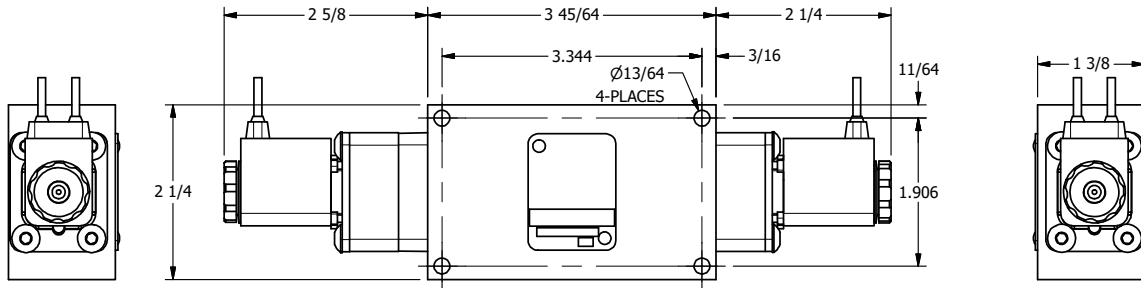

4 3 2

AAA
PRODUCTS
INTERNATIONAL

**AAA PRODUCTS
INTERNATIONAL**
7114 Harry Hines Blvd
Dallas, TX 75235

TITLE: 3/8" SIDE PORT, DBL SOL, 3 POS,
SPR CTR, SOL SHFT, CLSD CTR SPL,
FLYING LEAD, EXT PILOT

DRAWING NO.:
DIM_ESY3MZ

THE INFORMATION CONTAINED WITHIN THIS DOCUMENT IS PROPRIETARY TO AAA PRODUCTS AND MAY NOT BE DISCLOSED WITHOUT PRIOR WRITTEN CONSENT