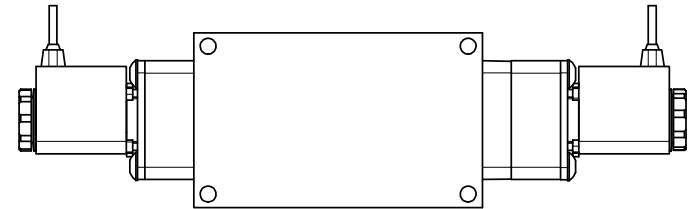

4 3 2

AAA
PRODUCTS
INTERNATIONAL

**AAA PRODUCTS
INTERNATIONAL**
7114 Harry Hines Blvd
Dallas, TX 75235

TITLE: 3/8" SIDE PORT, DBL SOL, 3 POS,
SPR CTR, SOL SHFT, CLSD CTR SPL,
FLYING LEAD, EXT PILOT

DRAWING NO.:
DIM_ESY3MZ

THE INFORMATION CONTAINED WITHIN THIS DOCUMENT IS PROPRIETARY TO AAA PRODUCTS AND MAY NOT BE DISCLOSED WITHOUT PRIOR WRITTEN CONSENT