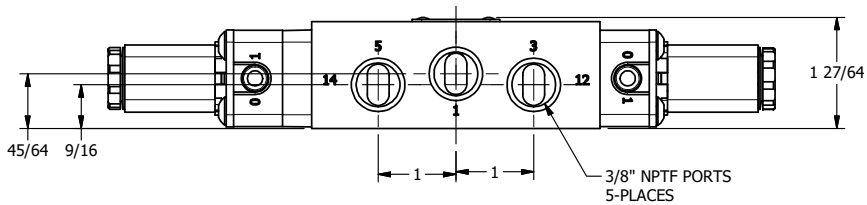

4 3 2

AAA
PRODUCTS
INTERNATIONAL

**AAA PRODUCTS
INTERNATIONAL**
7114 Harry Hines Blvd
Dallas, TX 75235

TITLE: 3/8" SIDE PORT, DBL SOL, 3 POS,
SPR CTR, SOL SHFT, CLSD CTR SPL,
FLYING LEAD, EXT PILOT

DRAWING NO.:
DIM_ESY3MZ

THE INFORMATION CONTAINED WITHIN THIS DOCUMENT IS PROPRIETARY TO AAA PRODUCTS AND MAY NOT BE DISCLOSED WITHOUT PRIOR WRITTEN CONSENT