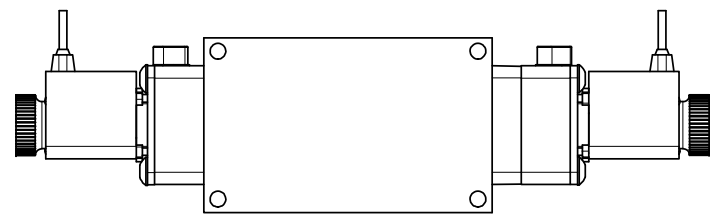

4 | 3 | 2 | 1

AAA
PRODUCTS
INTERNATIONAL

**AAA PRODUCTS
INTERNATIONAL**
7114 Harry Hines Blvd
Dallas, TX 75235

TITLE: 3/8" SIDE PORT, DBL SOL, 3 POS,
SPR CTR, CLSD CTR SPL, FLYING LEAD,
LCKNG OVRD, DUST EXCLDR

DRAWING NO.:
DIM_ESY3MOL

4 | 3 | 2

THE INFORMATION CONTAINED WITHIN THIS DOCUMENT IS PROPRIETARY TO AAA PRODUCTS AND MAY NOT BE DISCLOSED WITHOUT PRIOR WRITTEN CONSENT