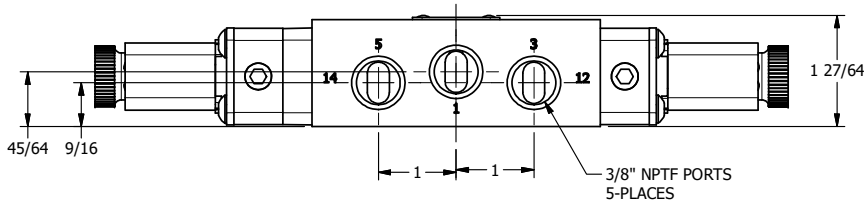

4 | 3 | 2 | 1

AAA
PRODUCTS
INTERNATIONAL

**AAA PRODUCTS
INTERNATIONAL**
7114 Harry Hines Blvd
Dallas, TX 75235

TITLE: 3/8" SIDE PORT, DBL SOL, 3 POS,
SPR CTR, CLSD CTR SPL, FLYING LEAD,
LCKNG OVRD, DUST EXCLDR

DRAWING NO.:
DIM_ESY3MOL

4 | 3 | 2

THE INFORMATION CONTAINED WITHIN THIS DOCUMENT IS PROPRIETARY TO AAA PRODUCTS AND MAY NOT BE DISCLOSED WITHOUT PRIOR WRITTEN CONSENT