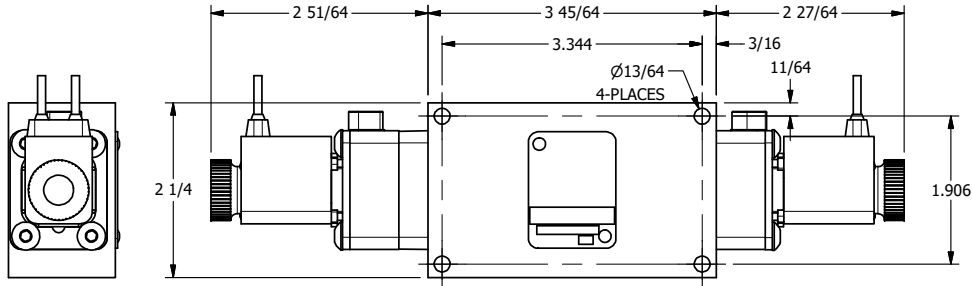

4 | 3 | 2 | 1

AAA
PRODUCTS
INTERNATIONAL

**AAA PRODUCTS
INTERNATIONAL**
7114 Harry Hines Blvd
Dallas, TX 75235

TITLE: 3/8" SIDE PORT, DBL SOL, 3 POS,
SPR CTR, CLSD CTR SPL, FLYING LEAD,
LCKNG OVRD, DUST EXCLDR

DRAWING NO.:
DIM_ESY3MOL

4 | 3 | 2

THE INFORMATION CONTAINED WITHIN THIS DOCUMENT IS PROPRIETARY TO AAA PRODUCTS AND MAY NOT BE DISCLOSED WITHOUT PRIOR WRITTEN CONSENT