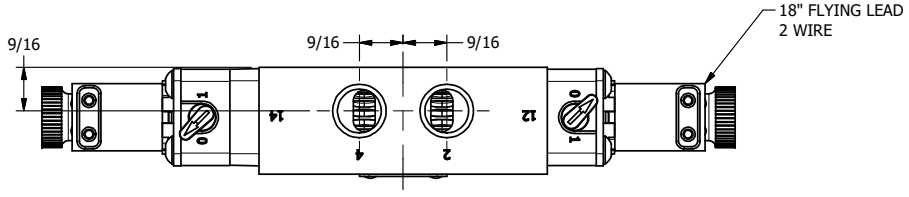

4 | 3 | 2 | 1

AAA
PRODUCTS
INTERNATIONAL

**AAA PRODUCTS
INTERNATIONAL**
7114 Harry Hines Blvd
Dallas, TX 75235

TITLE: 3/8" SIDE PORT, DBL SOL, 3 POS,
SPR CTR, CLSD CTR SPL, FLYING LEAD,
LCKNG OVRD, DUST EXCLDR