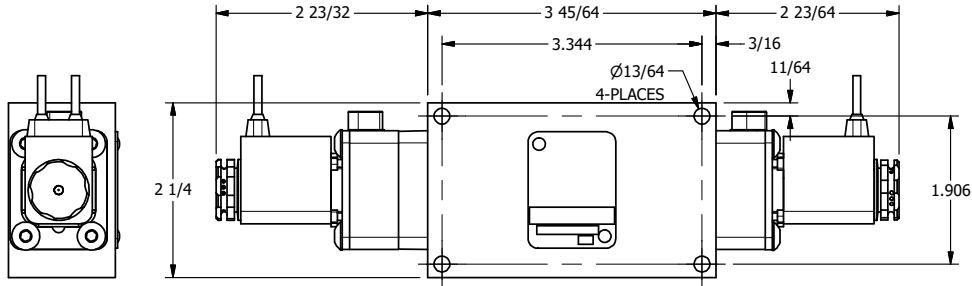

4 3 2 1

**AAA**  
PRODUCTS  
INTERNATIONAL

**AAA PRODUCTS  
INTERNATIONAL**  
7114 Harry Hines Blvd  
Dallas, TX 75235

TITLE: 3/8" SIDE PORT, DBL SOL, 3 POS,  
SPR CTR, CLSD CTR SPL, FLYING LEAD,  
LCKNG OVER, SIDE VENT

DRAWING NO.:  
DIM\_ESY3MOC

4 3 2

THE INFORMATION CONTAINED WITHIN THIS DOCUMENT IS PROPRIETARY TO AAA PRODUCTS AND MAY NOT BE DISCLOSED WITHOUT PRIOR WRITTEN CONSENT