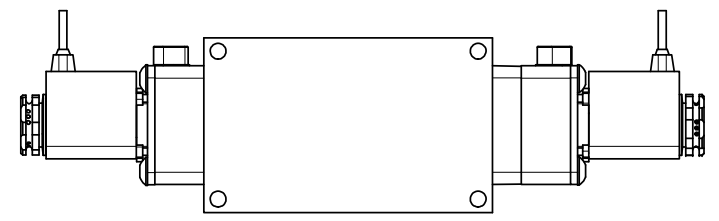

4 3 2 1

**AAA**  
PRODUCTS  
INTERNATIONAL

**AAA PRODUCTS  
INTERNATIONAL**  
7114 Harry Hines Blvd  
Dallas, TX 75235

TITLE: 3/8" SIDE PORT, DBL SOL, 3 POS,  
SPR CTR, CLSD CTR SPL, FLYING LEAD,  
LCKNG OVER, SIDE VENT