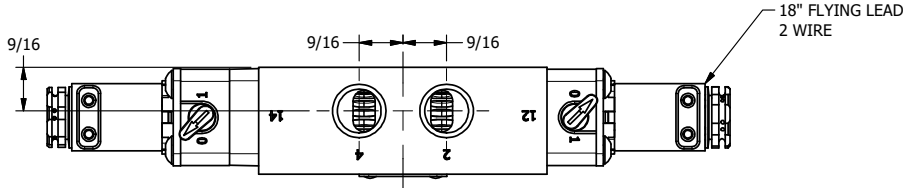

4 3 2 1

**AAA**  
PRODUCTS  
INTERNATIONAL

**AAA PRODUCTS  
INTERNATIONAL**  
7114 Harry Hines Blvd  
Dallas, TX 75235

TITLE: 3/8" SIDE PORT, DBL SOL, 3 POS,  
SPR CTR, CLSD CTR SPL, FLYING LEAD,  
LCKNG OVER, SIDE VENT