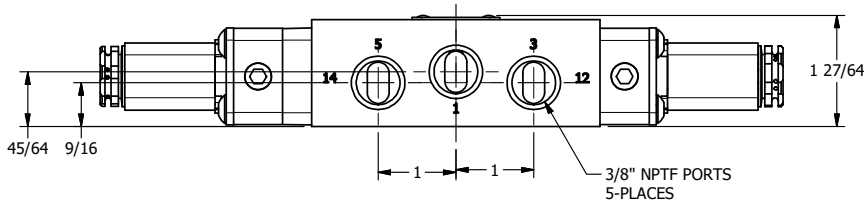

4 3 2 1

**AAA**  
PRODUCTS  
INTERNATIONAL

**AAA PRODUCTS  
INTERNATIONAL**  
7114 Harry Hines Blvd  
Dallas, TX 75235

TITLE: 3/8" SIDE PORT, DBL SOL, 3 POS,  
SPR CTR, CLSD CTR SPL, FLYING LEAD,  
LCKNG OVER, SIDE VENT

DRAWING NO.:  
DIM\_ESY3MOC

4 3 2

THE INFORMATION CONTAINED WITHIN THIS DOCUMENT IS PROPRIETARY TO AAA PRODUCTS AND MAY NOT BE DISCLOSED WITHOUT PRIOR WRITTEN CONSENT