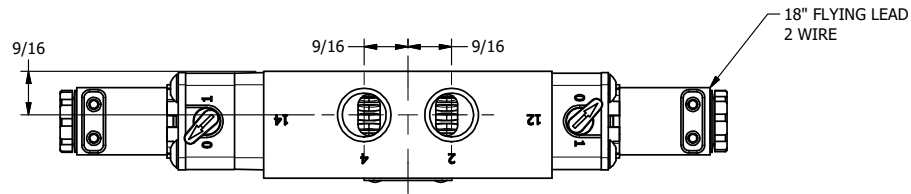

4 3 2 1

AAA
PRODUCTS
INTERNATIONAL

**AAA PRODUCTS
INTERNATIONAL**
7114 Harry Hines Blvd
Dallas, TX 75235

TITLE: 3/8" SIDE PORT, DBL SOL, 3 POS,
SPR CTR, SOL SHFT, CLSD CTR SPL,
FLYING LEAD, LCKNG OVRD

DRAWING NO.:
DIM_ESY3MO