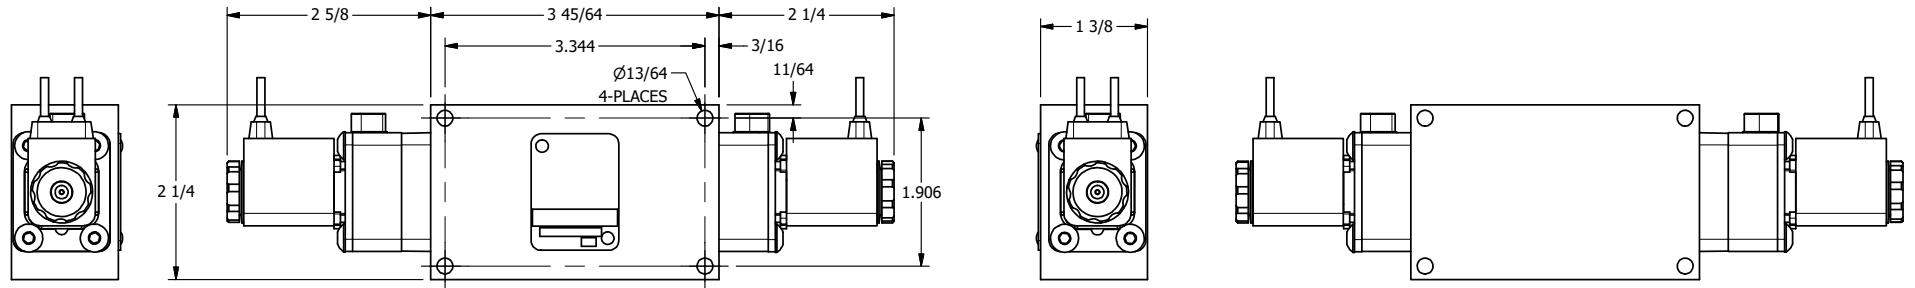

4 3 2 1

AAA
PRODUCTS
INTERNATIONAL

**AAA PRODUCTS
INTERNATIONAL**
7114 Harry Hines Blvd
Dallas, TX 75235

TITLE: 3/8" SIDE PORT, DBL SOL, 3 POS,
SPR CTR, SOL SHFT, CLSD CTR SPL,
FLYING LEAD, LCKNG OVRD

DRAWING NO.:
DIM_ESY3MO