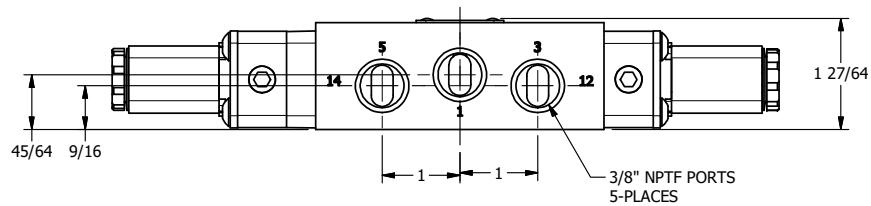

4 3 2 1

AAA
PRODUCTS
INTERNATIONAL

**AAA PRODUCTS
INTERNATIONAL**
7114 Harry Hines Blvd
Dallas, TX 75235

TITLE: 3/8" SIDE PORT, DBL SOL, 3 POS,
SPR CTR, SOL SHFT, CLSD CTR SPL,
FLYING LEAD, LCKNG OVRD

DRAWING NO.:
DIM_ESY3MO